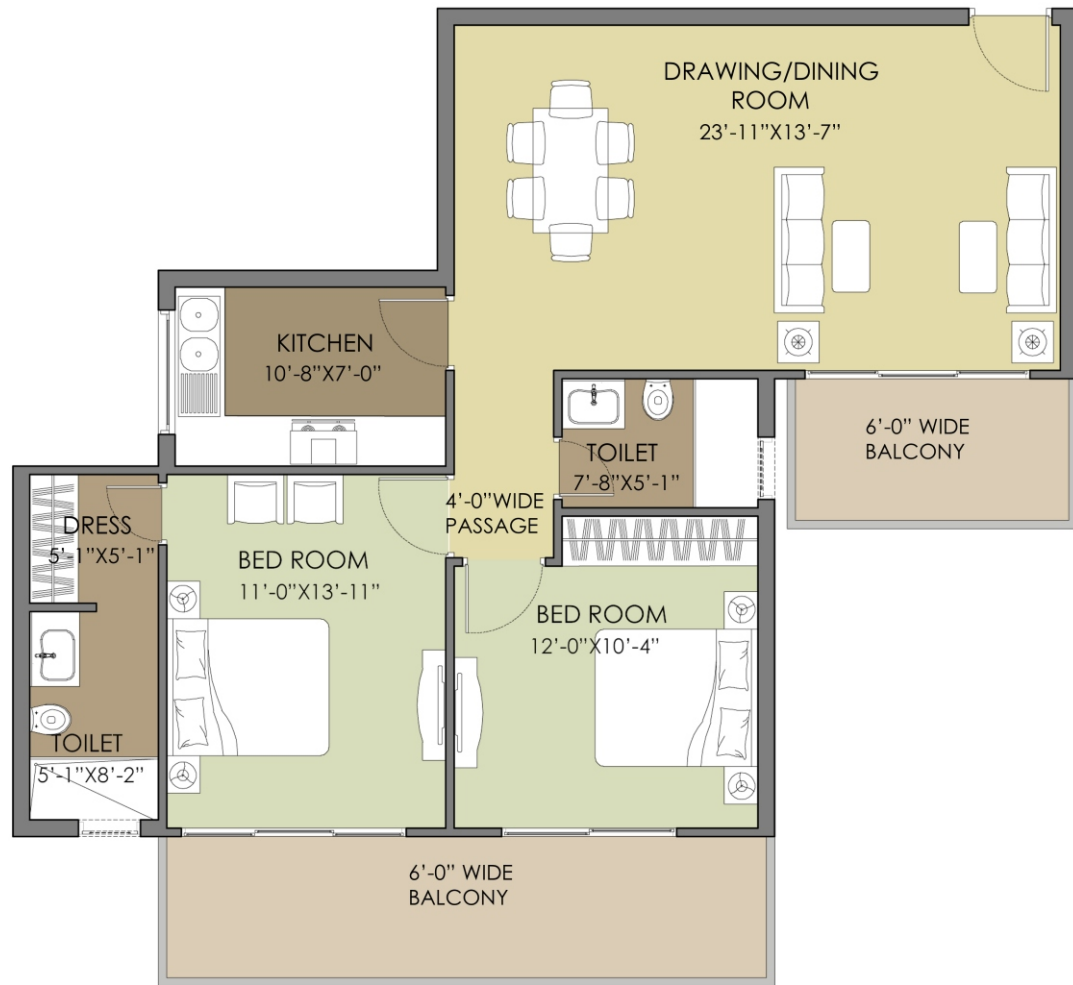

TYPICAL 3 BED ROOM + S.ROOM PLAN  
TOWER - 5,6 & 7

UNIT - 3 & 4 1780 sq ft.

TYPICAL 3 BED ROOM  
TOWER - 5, 6 & 7

TYPICAL - 2 BED ROOM  
TOWER - 8

TYPICAL 2 BED ROOM  
TOWER - 8

UNIT - 4 & 5 1230 sq ft.

TYPICAL 3 BED ROOM  
TOWER - 8

UNIT - 1 & 2 1470 sq ft.