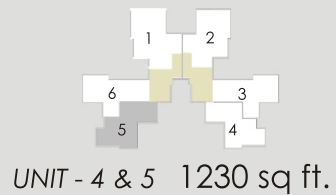

TYPICAL 3 BED ROOM + S.ROOM PLAN  
TOWER - 5,6 & 7

UNIT - 3 & 4 1780 sq ft.

TYPICAL 3 BED ROOM  
TOWER - 5, 6 & 7

TYPICAL - 2 BED ROOM  
TOWER - 8

TYPICAL 2 BED ROOM  
TOWER - 8

UNIT - 4 & 5 1230 sq ft.

TYPICAL 3 BED ROOM  
TOWER - 8

UNIT - 1 & 2 1470 sq ft.