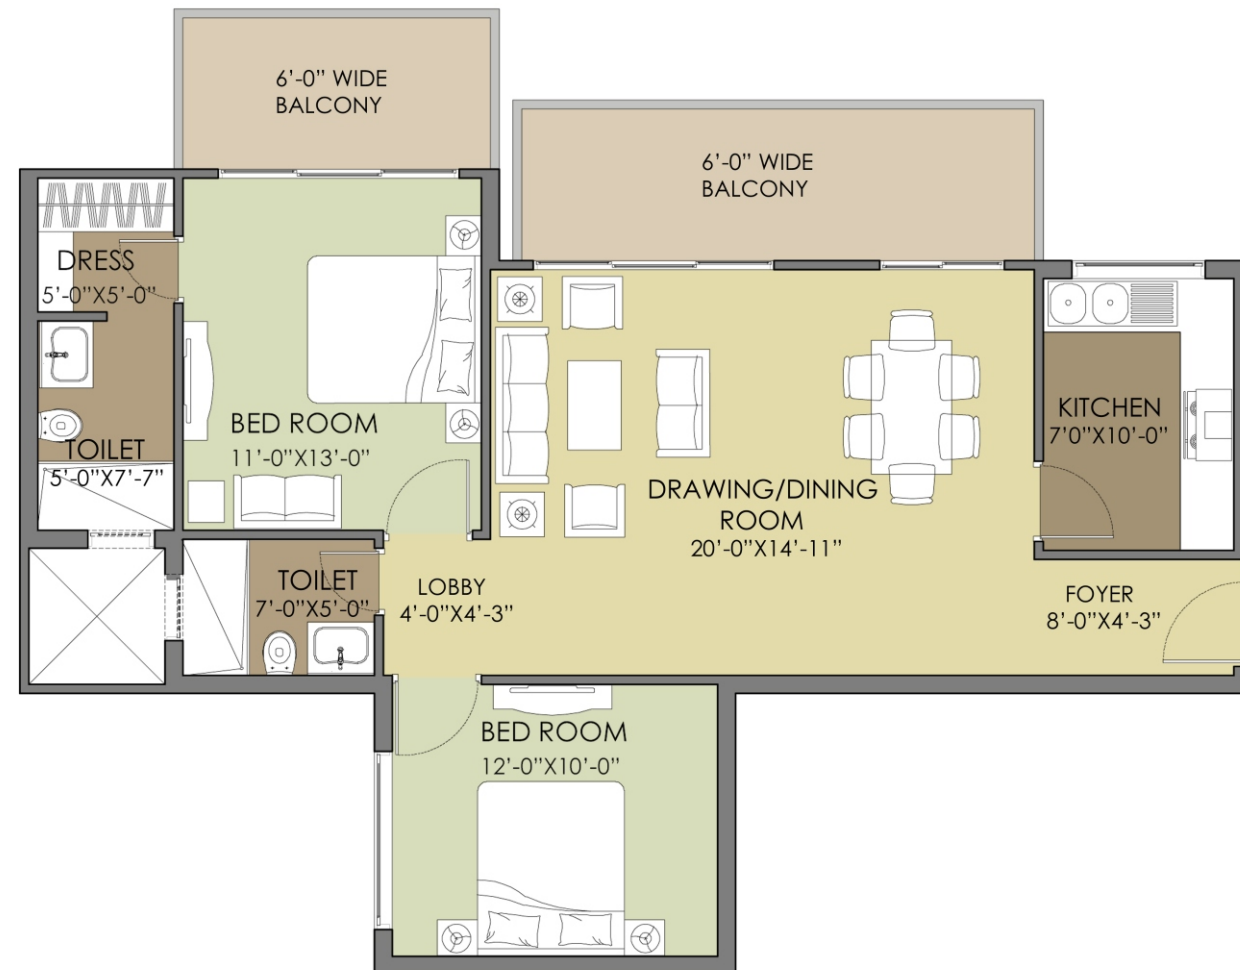

TYPICAL 3 BED ROOM + S.ROOM PLAN  
TOWER - 5,6 & 7

UNIT - 3 & 4 1780 sq ft.

TYPICAL 3 BED ROOM  
TOWER - 5, 6 & 7

TYPICAL - 2 BED ROOM  
TOWER - 8

TYPICAL 2 BED ROOM  
TOWER - 8

UNIT - 4 & 5 1230 sq ft.

TYPICAL 3 BED ROOM  
TOWER - 8

UNIT - 1 & 2 1470 sq ft.