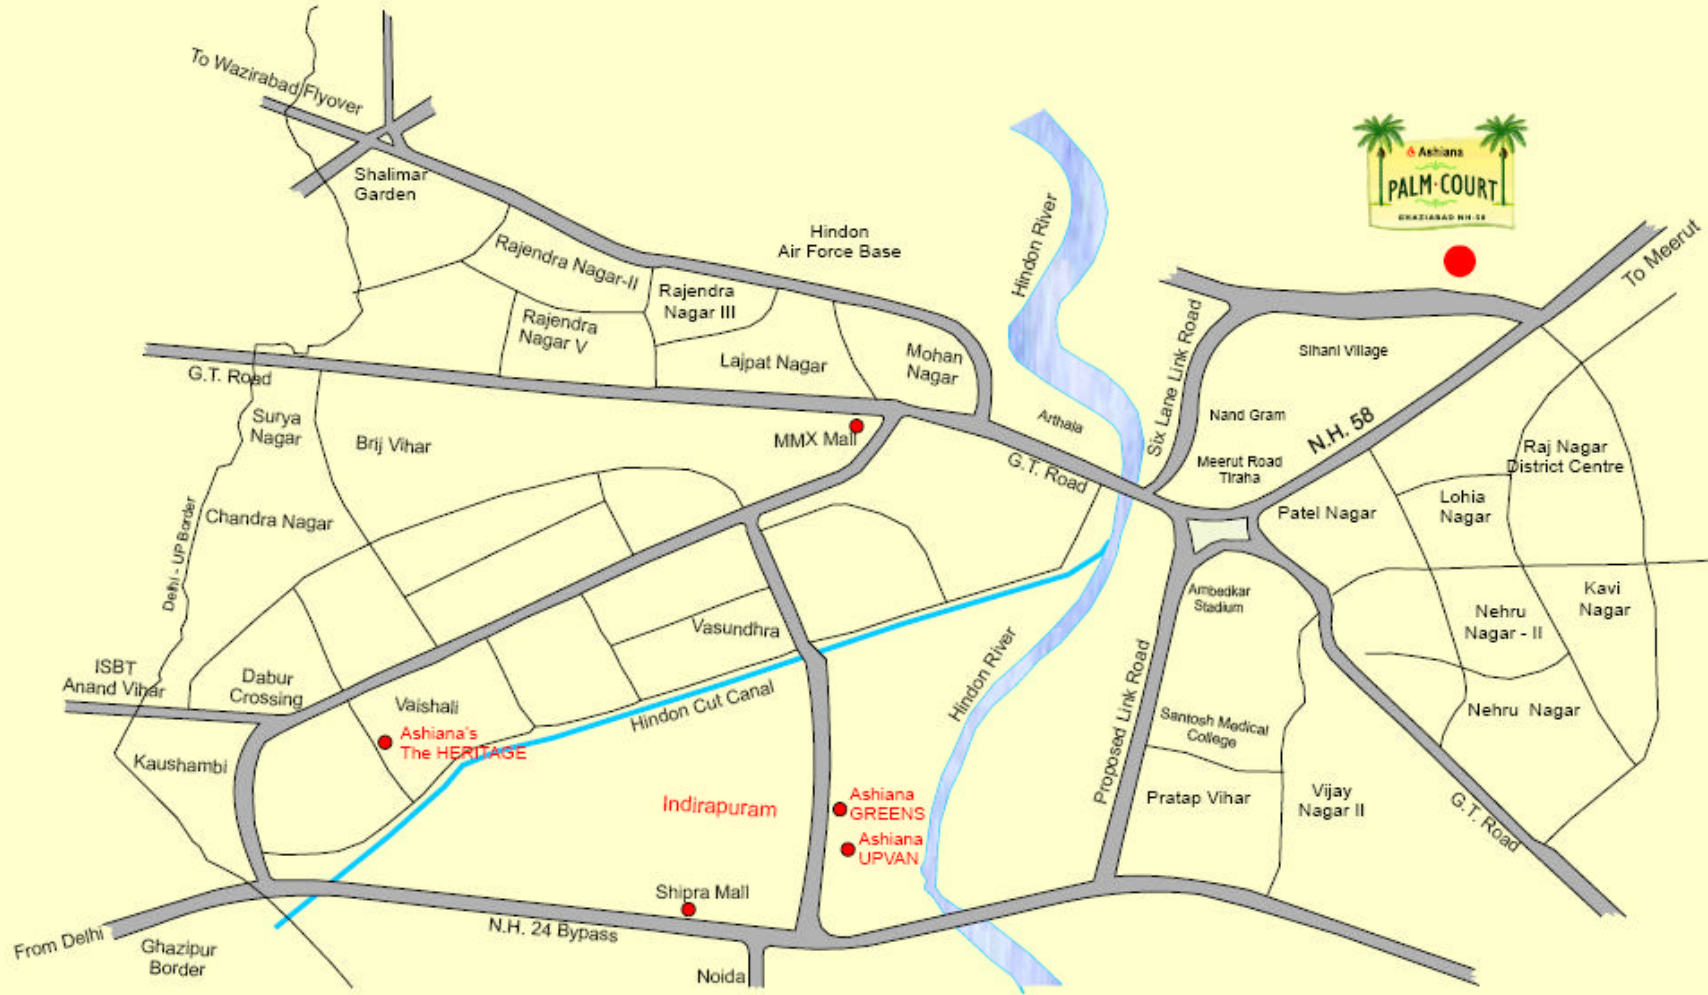

LOCATION MAP

DISTANCE FROM PALM COURT (APPROX.)		
Anand Vihar ISBT		17 Km
New Delhi Railway Station	32 Km	Shipra Mall, Indirapuram
I T O	27 Km	Meerut Road Tiraha
Dilshad Garden Metro	14 Km	Raj Nagar / Kavi Nagar

Not to scale, indicative only