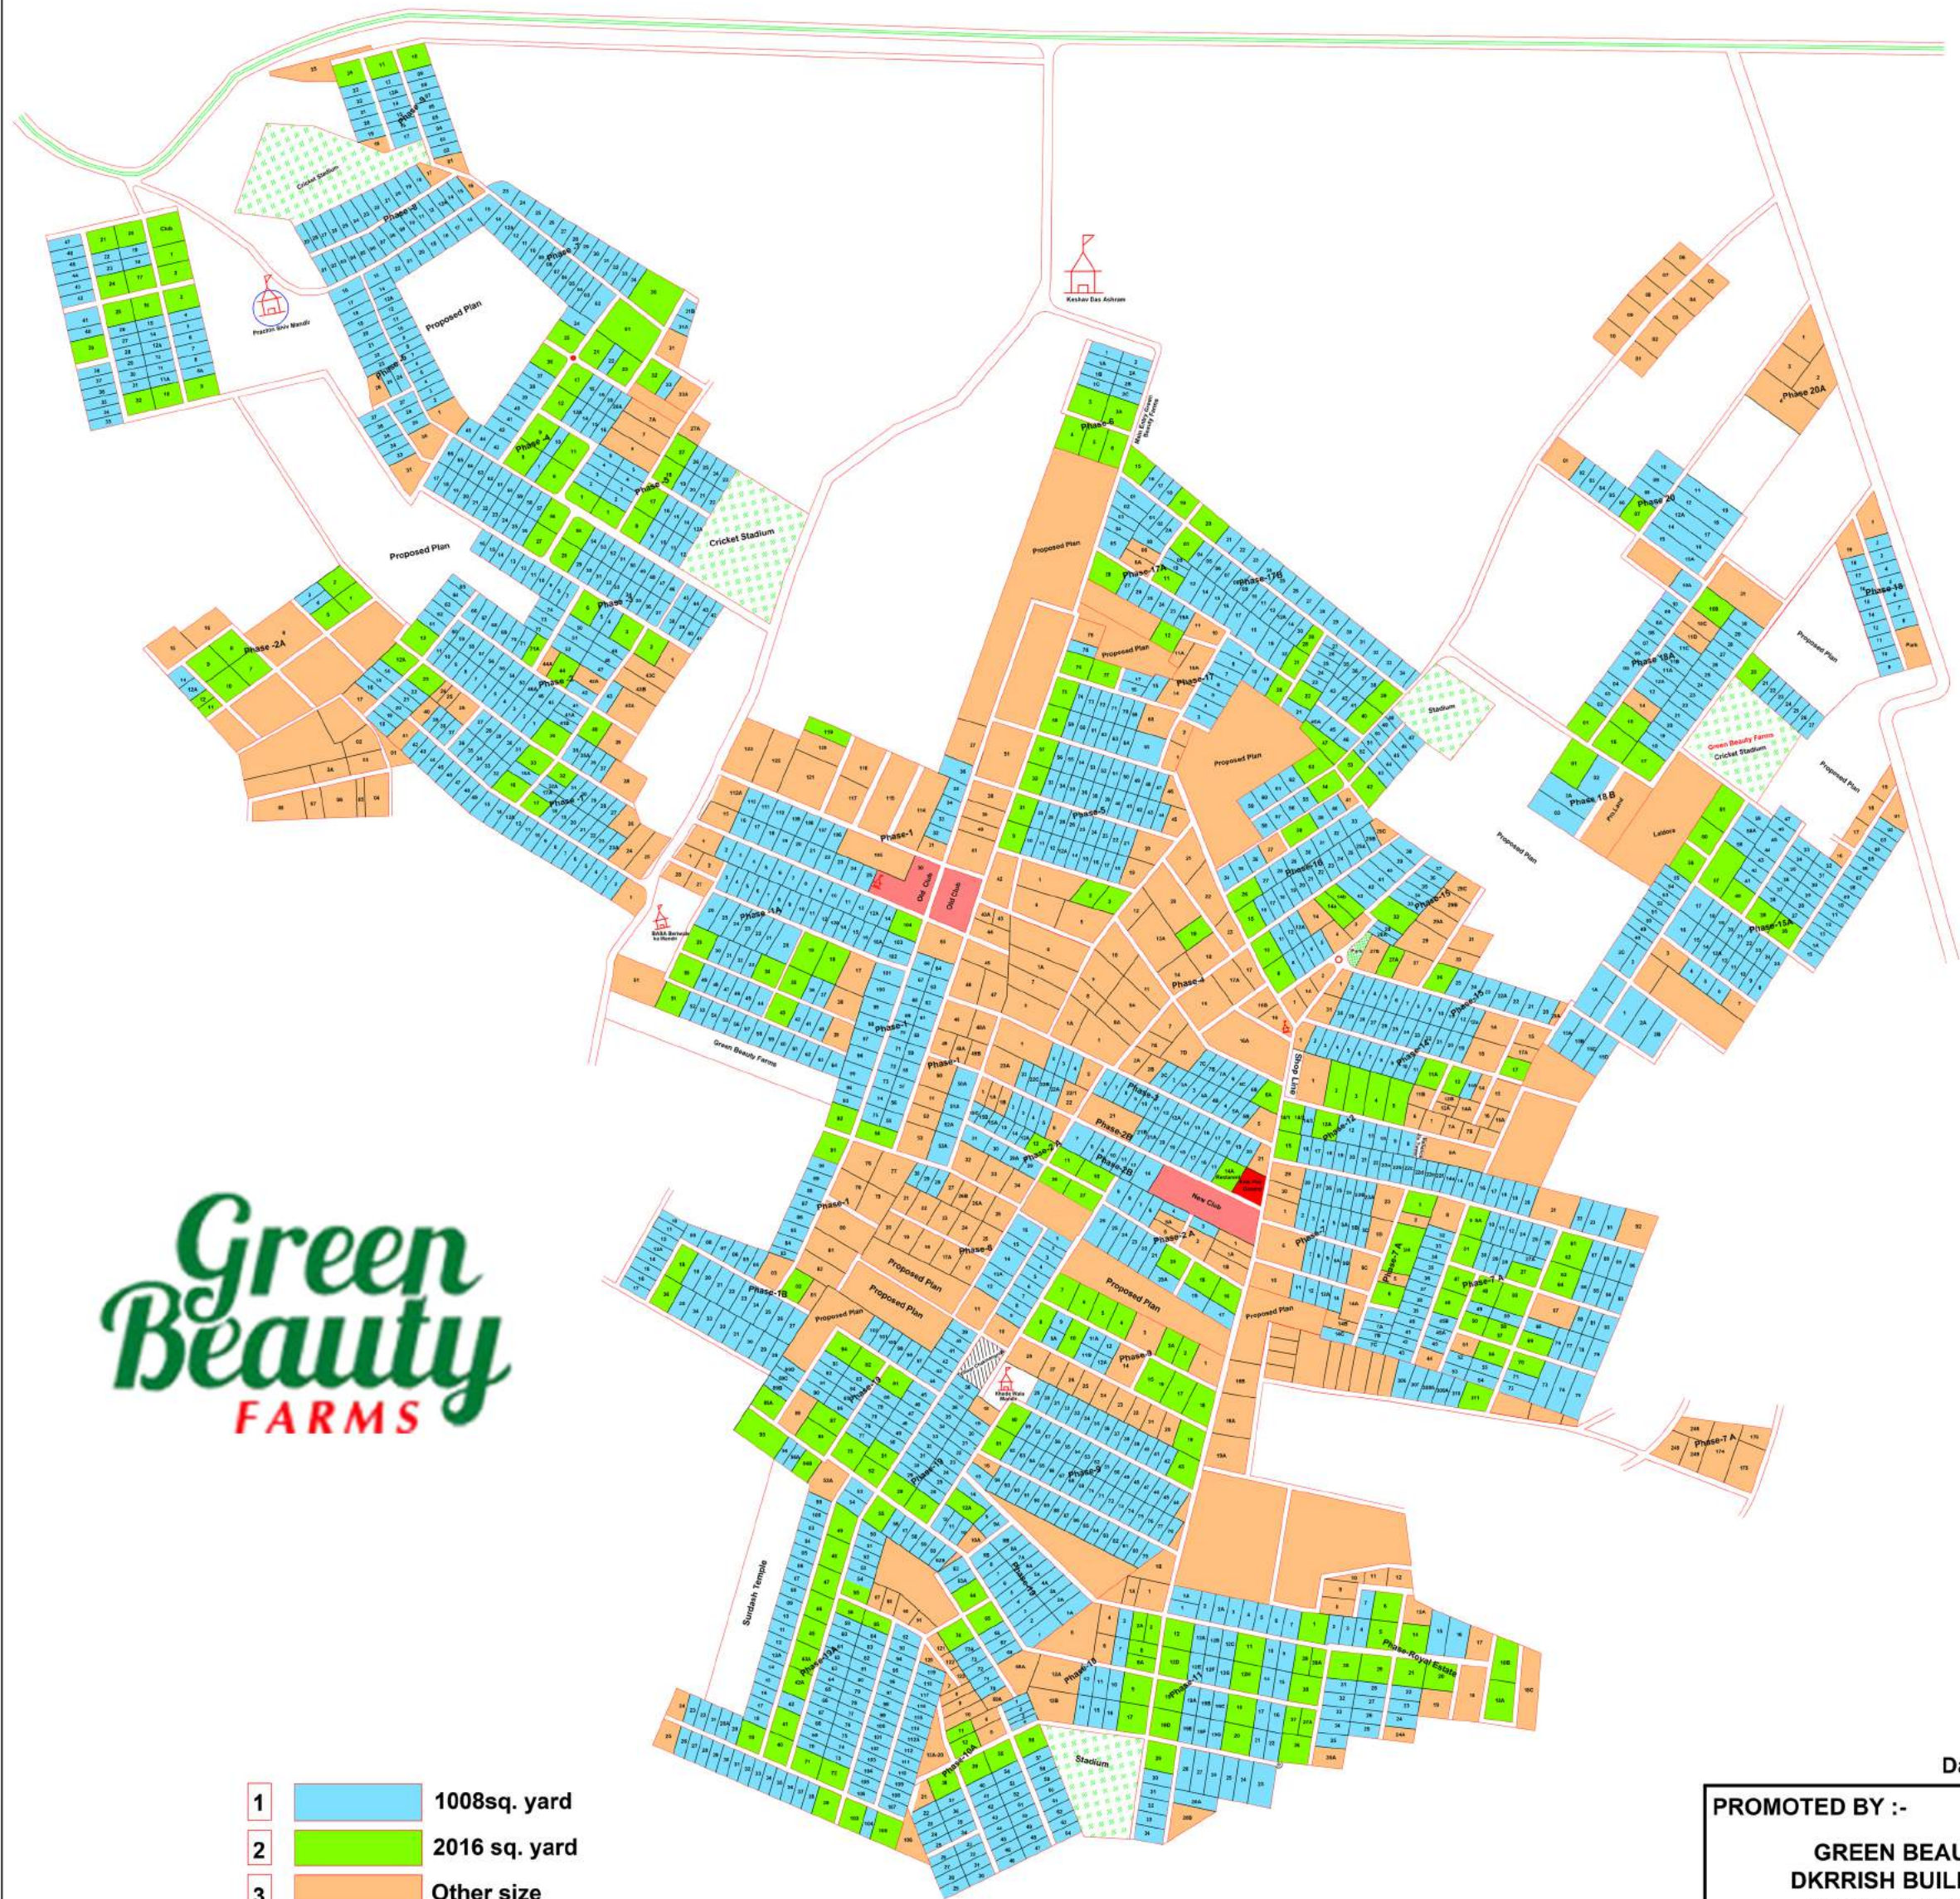

Green Beauty FARMS

- 1 1008sq. yard
- 2 2016 sq. yard
- 3 Other size

Date :- 07.02.2022

PROMOTED BY :-
GREEN BEAUTY FARMS
DKRRISH BUILDERS(P) LTD.
VMY BUILDERS PVT.LTD.