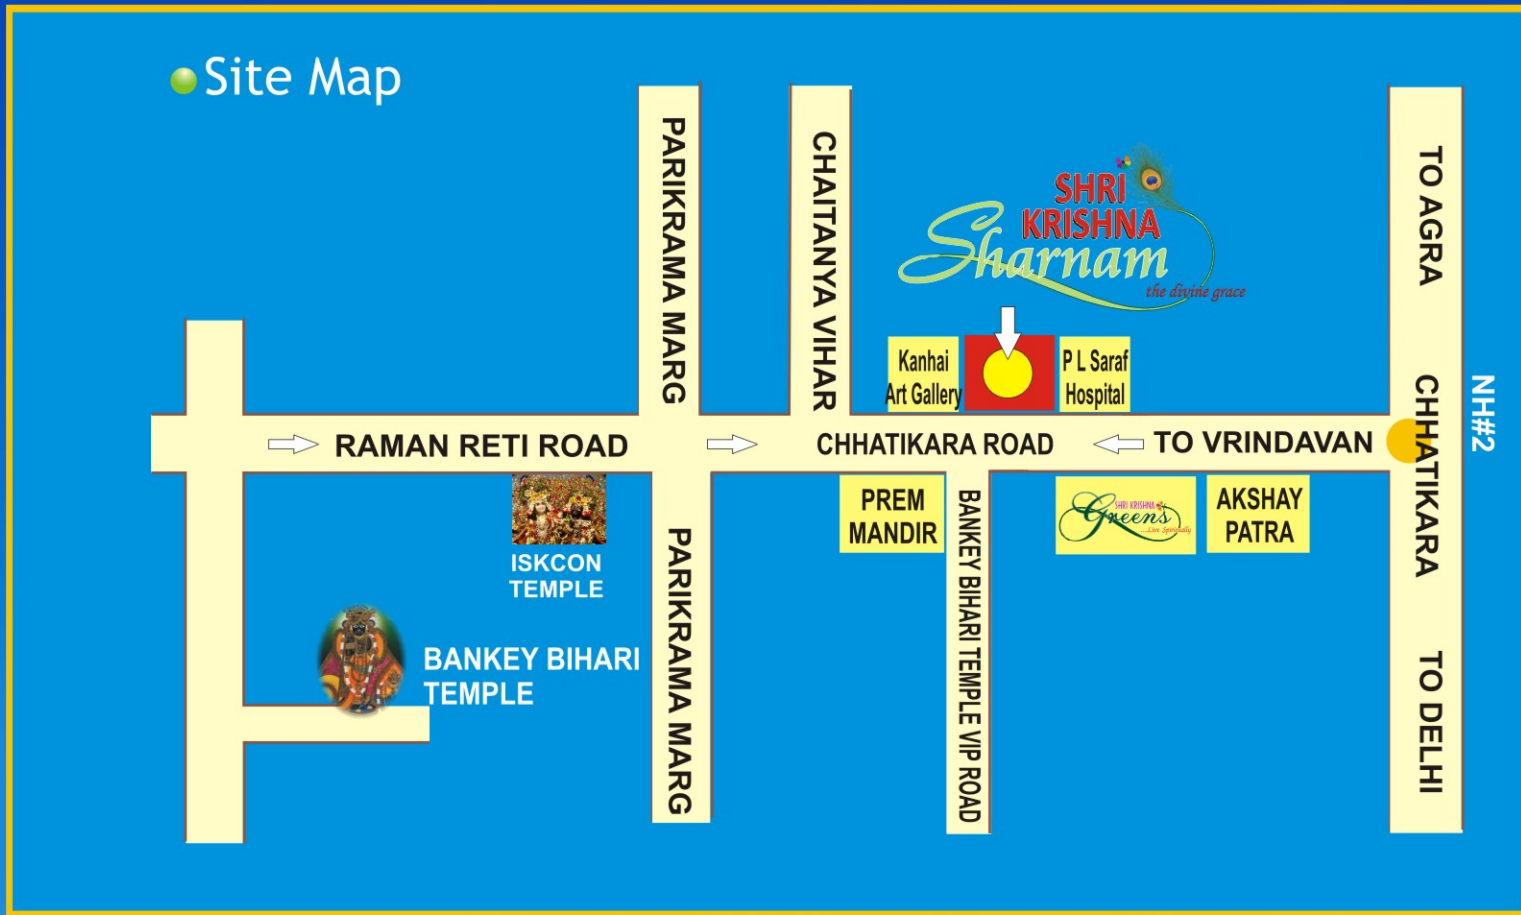

Site Map

Location

- Kanhai Art Gallery Just Walking
- Only ½ km from ISKON Temple
- Only 4 Km from NH-2
- Only 100 Mtrs. from Kripaluji's Prem Mandir
- Only 5 Min. Driving from Shri Bankey Bihari Temple