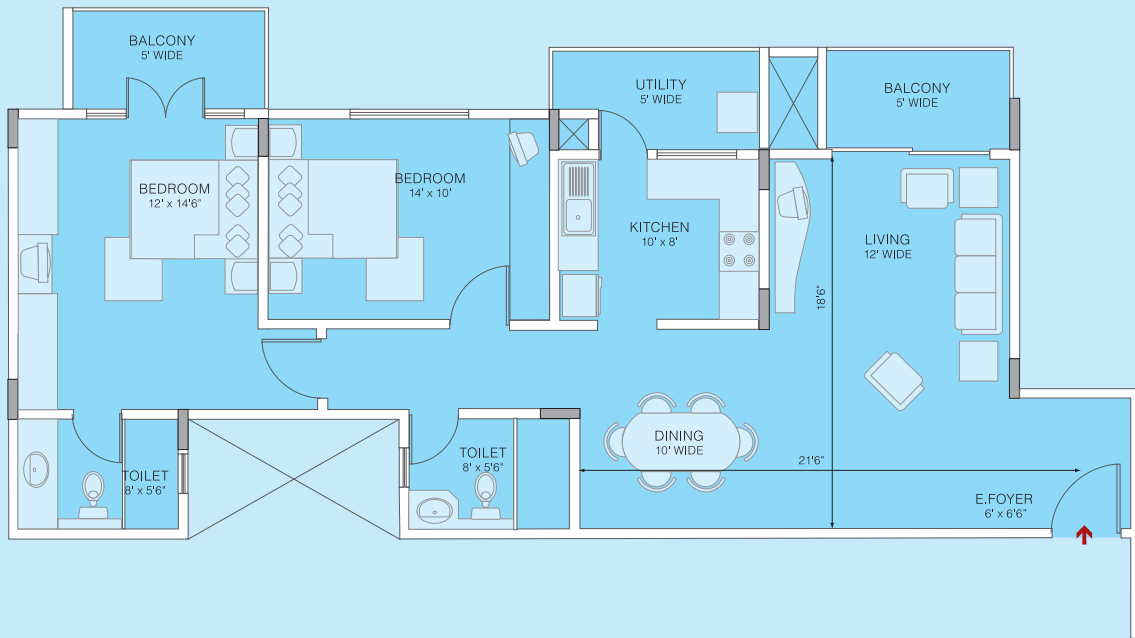

Please Note: Furniture layouts are conceptual and not part of the offer. The information contained herein is subject to change and cannot form part of any offer or contract. E & OE.