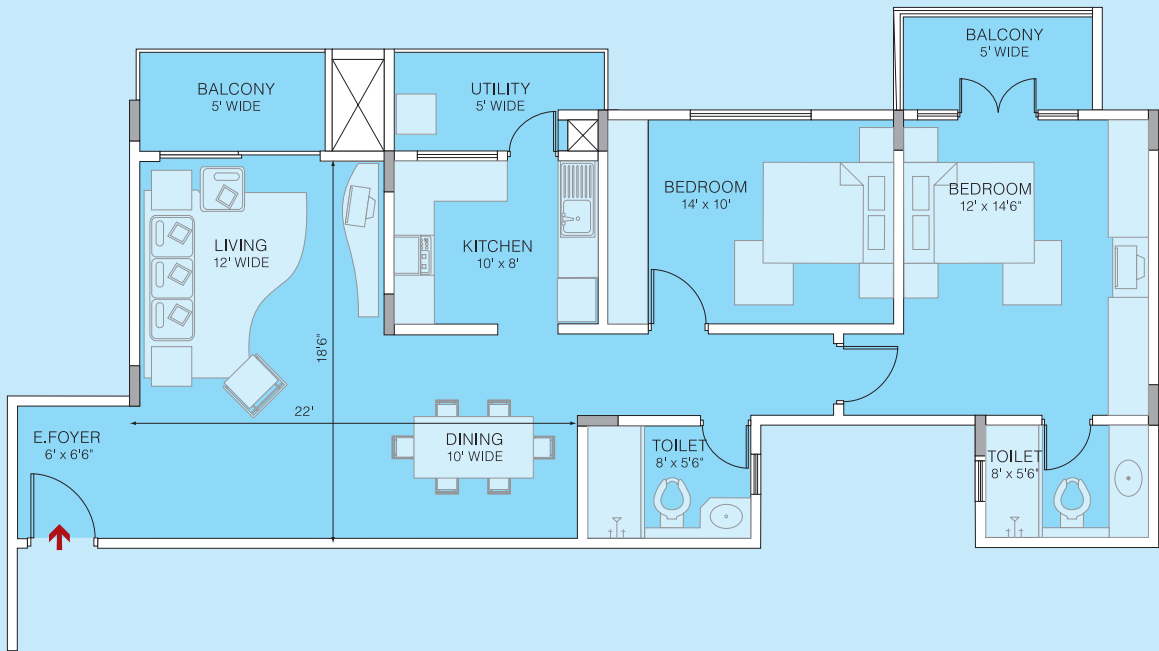

Key Plan

Please Note: Furniture layouts are conceptual and not part of the offer. The information contained herein is subject to change and cannot form part of any offer or contract. E & OE.

BRIGADE SOLITAIRE

NEAR LALITHA MAHAL PALACE, MYSORE

Floor Plan

2-Bedroom 1400 sft

Block A

202, 302, 402

Key Plan

Please Note: Furniture layouts are conceptual and not part of the offer. The information contained herein is subject to change and cannot form part of any offer or contract. E & OE.

BRIGADE SOLITAIRE

NEAR LALITHA MAHAL PALACE, MYSORE

Floor Plan

3-Bedroom 1680 sft

Block C

212, 312, 412

Key Plan

Please Note: Furniture layouts are conceptual and not part of the offer. The information contained herein is subject to change and cannot form part of any offer or contract. E & OE.