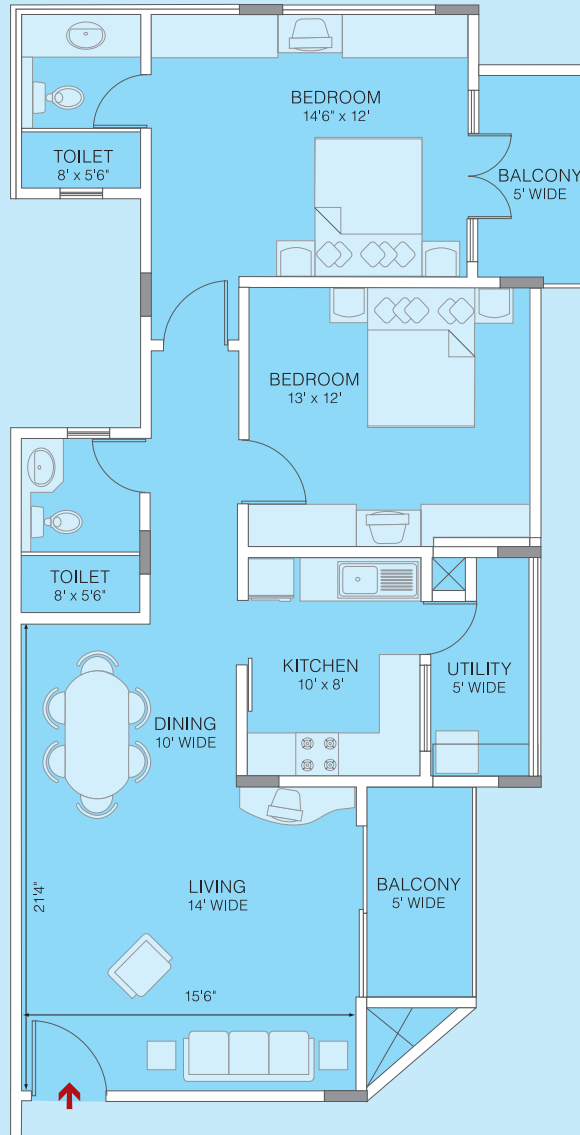

BRIGADE SOLITAIRE

NEAR LALITHA MAHAL PALACE, MYSORE

Floor Plan

2-Bedroom 1330 sft

Block C

209, 309, 409

Key Plan

Please Note: Furniture layouts are conceptual and not part of the offer. The information contained herein is subject to change and cannot form part of any offer or contract. E & OE.

BRIGADE SOLITAIRE

NEAR LALITHA MAHAL PALACE, MYSORE

Floor Plan

2-Bedroom 1330 sft

Block C

113, 213, 313, 413

Key Plan

Please Note: Furniture layouts are conceptual and not part of the offer. The information contained herein is subject to change and cannot form part of any offer or contract. E & OE.

NEAR LALITHA MAHAL PALACE, MYSORE

Floor Plan

2-Bedroom 1330 sft

Block B

104, 204, 304, 404

Key Plan

Please Note: Furniture layouts are conceptual and not part of the offer. The information contained herein is subject to change and cannot form part of any offer or contract. E & OE.

BRIGADE SOLITAIRE

NEAR LALITHA MAHAL PALACE, MYSORE

Floor Plan

2-Bedroom 1340 sft

Block D

116

Key Plan

Please Note: Furniture layouts are conceptual and not part of the offer. The information contained herein is subject to change and cannot form part of any offer or contract. E & OE.