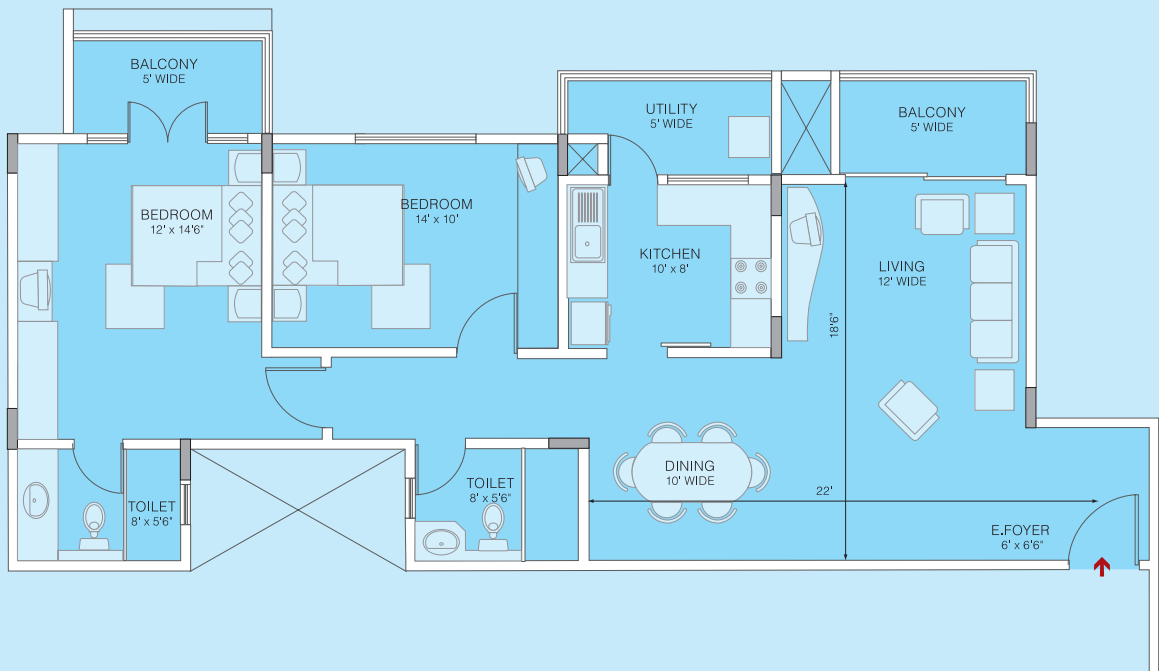

Please Note: Furniture layouts are conceptual and not part of the offer. The information contained herein is subject to change and cannot form part of any offer or contract. E & OE.