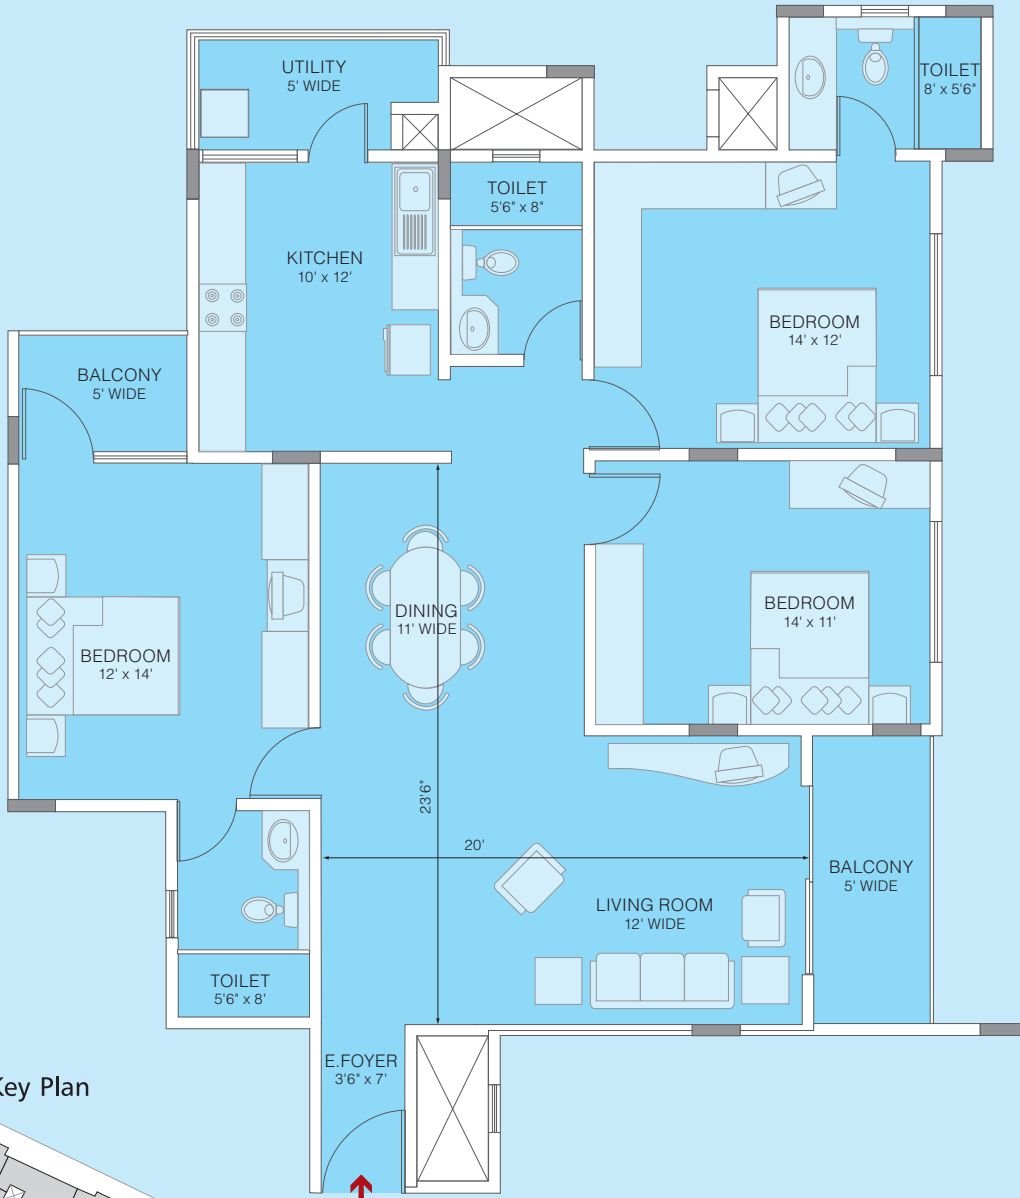

BRIGADE SOLITAIRE

NEAR LALITHA MAHAL PALACE, MYSORE

Floor Plan

3-Bedroom 1710 sft

Block C

110

Key Plan

Please Note: Furniture layouts are conceptual and not part of the offer. The information contained herein is subject to change and cannot form part of any offer or contract. E & OE.

BRIGADE SOLITAIRE

NEAR LALITHA MAHAL PALACE, MYSORE

Floor Plan

3-Bedroom 1740 sft

Block C

111, 211, 311, 411

Key Plan

Please Note: Furniture layouts are conceptual and not part of the offer. The information contained herein is subject to change and cannot form part of any offer or contract. E & OE.

BRIGADE SOLITAIRE

NEAR LALITHA MAHAL PALACE, MYSORE

Floor Plan

3-Bedroom 1740 sft

Block B

106, 206, 306, 406

Key Plan

Please Note: Furniture layouts are conceptual and not part of the offer. The information contained herein is subject to change and cannot form part of any offer or contract. E & OE.