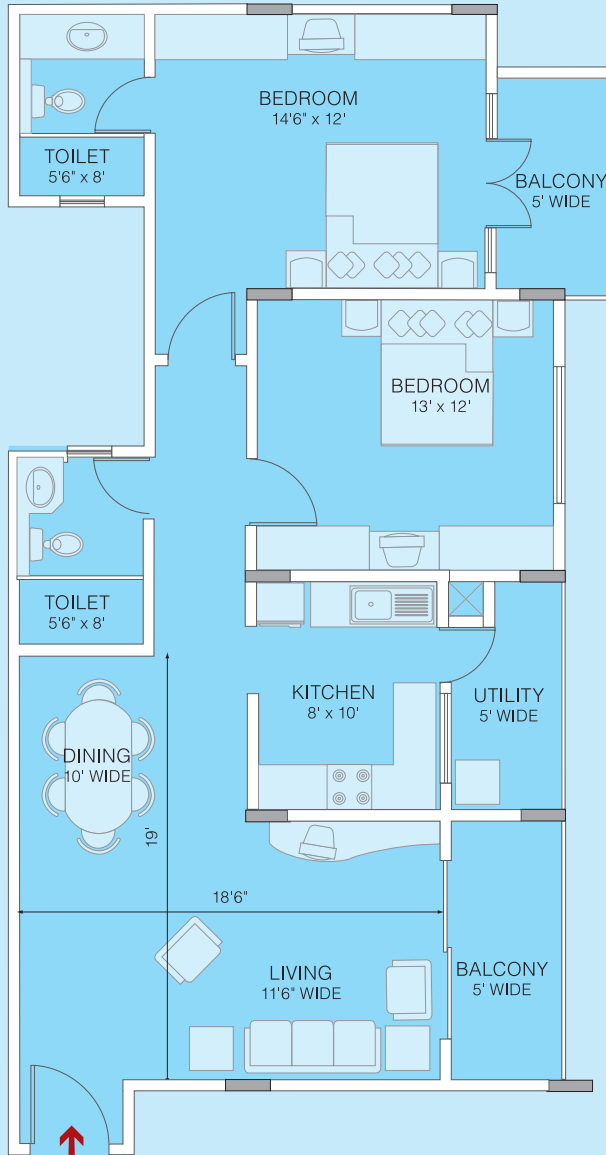

NEAR LALITHA MAHAL PALACE, MYSORE

Floor Plan

2-Bedroom 1330 sft

Block B

104, 204, 304, 404

Key Plan

Please Note: Furniture layouts are conceptual and not part of the offer. The information contained herein is subject to change and cannot form part of any offer or contract. E & OE.

BRIGADE SOLITAIRE

NEAR LALITHA MAHAL PALACE, MYSORE

Floor Plan

2-Bedroom 1340 sft

Block D

116

Key Plan

Please Note: Furniture layouts are conceptual and not part of the offer. The information contained herein is subject to change and cannot form part of any offer or contract. E & OE.

Key Plan

BRIGADE SOLITAIRE

NEAR LALITHA MAHAL PALACE, MYSORE

Floor Plan

2-Bedroom 1350 sft

Block A

103, 203, 303, 403

Key Plan

NEAR LALITHA MAHAL PALACE, MYSORE

Floor Plan

2-Bedroom 1400 sft

Block A

202, 302, 402

Key Plan

Please Note: Furniture layouts are conceptual and not part of the offer. The information contained herein is subject to change and cannot form part of any offer or contract. E & OE.