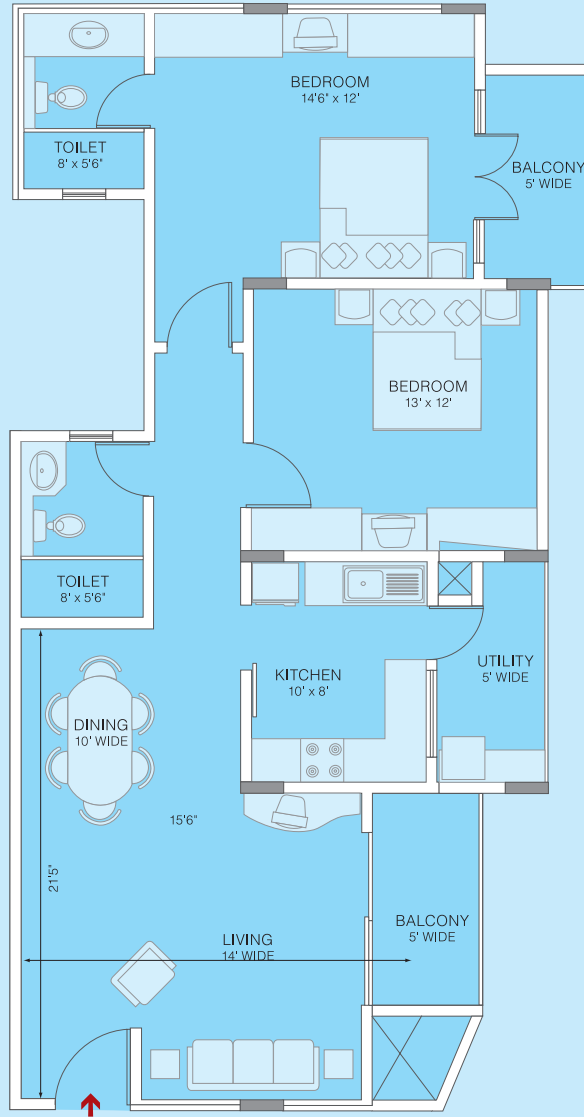

BRIGADE SOLITAIRE

NEAR LALITHA MAHAL PALACE, MYSORE

Floor Plan

2-Bedroom 1330 sft

Block C

209, 309, 409

Key Plan

Please Note: Furniture layouts are conceptual and not part of the offer. The information contained herein is subject to change and cannot form part of any offer or contract. E & OE.

BRIGADE SOLITAIRE

NEAR LALITHA MAHAL PALACE, MYSORE

Floor Plan

2-Bedroom 1330 sft

Block C

113, 213, 313, 413

Key Plan

Please Note: Furniture layouts are conceptual and not part of the offer. The information contained herein is subject to change and cannot form part of any offer or contract. E & OE.

NEAR LALITHA MAHAL PALACE, MYSORE

Floor Plan

2-Bedroom 1330 sft

Block B

104, 204, 304, 404

Key Plan

Please Note: Furniture layouts are conceptual and not part of the offer. The information contained herein is subject to change and cannot form part of any offer or contract. E & OE.

BRIGADE SOLITAIRE

NEAR LALITHA MAHAL PALACE, MYSORE

Floor Plan

2-Bedroom 1340 sft

Block D

116

Key Plan

Please Note: Furniture layouts are conceptual and not part of the offer. The information contained herein is subject to change and cannot form part of any offer or contract. E & OE.