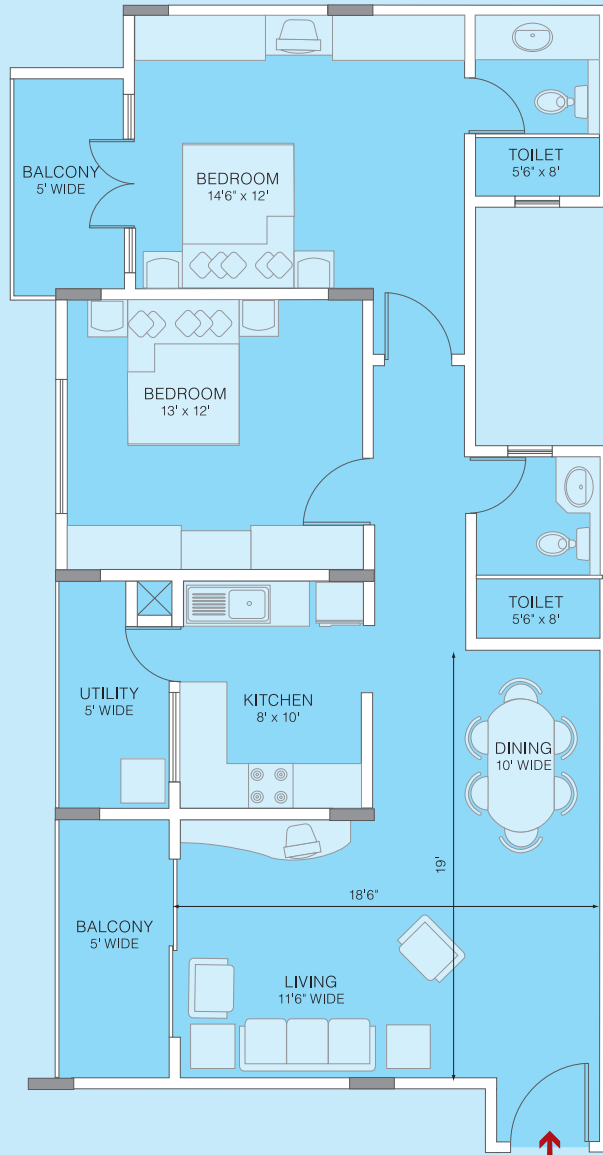

NEAR LALITHA MAHAL PALACE, MYSORE

Floor Plan

2-Bedroom 1330 sft

Block B

104, 204, 304, 404

Key Plan

Please Note: Furniture layouts are conceptual and not part of the offer. The information contained herein is subject to change and cannot form part of any offer or contract. E & OE.

BRIGADE SOLITAIRE

NEAR LALITHA MAHAL PALACE, MYSORE

Floor Plan

2-Bedroom 1340 sft

Block D

116

Key Plan

Please Note: Furniture layouts are conceptual and not part of the offer. The information contained herein is subject to change and cannot form part of any offer or contract. E & OE.

Key Plan

BRIGADE SOLITAIRE

NEAR LALITHA MAHAL PALACE, MYSORE

Floor Plan

2-Bedroom 1350 sft

Block A

103, 203, 303, 403

Key Plan