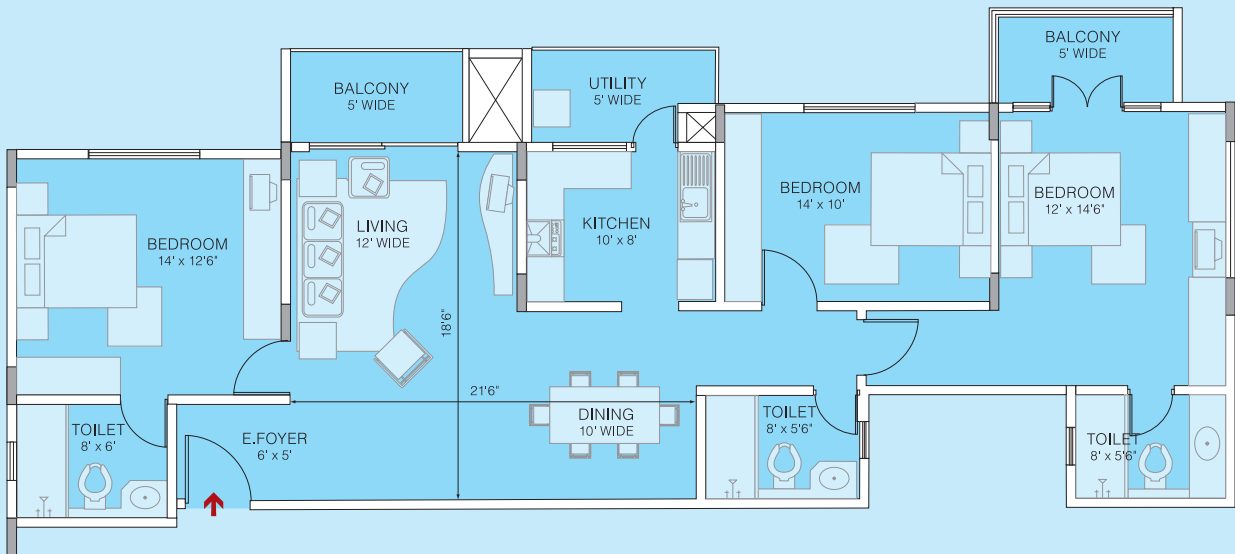

BRIGADE SOLITAIRE

NEAR LALITHA MAHAL PALACE, MYSORE

Floor Plan

3-Bedroom 1690 sft

Block C

210, 310, 410

Key Plan

Please Note: Furniture layouts are conceptual and not part of the offer. The information contained herein is subject to change and cannot form part of any offer or contract. E & OE.

BRIGADE SOLITAIRE

NEAR LALITHA MAHAL PALACE, MYSORE

Floor Plan

3-Bedroom 1700 sft

Block B

207, 307, 407

Key Plan

Please Note: Furniture layouts are conceptual and not part of the offer. The information contained herein is subject to change and cannot form part of any offer or contract. E & OE.

BRIGADE SOLITAIRE

NEAR LALITHA MAHAL PALACE, MYSORE

Floor Plan

3-Bedroom 1710 sft

Block B

107

Key Plan

Please Note: Furniture layouts are conceptual and not part of the offer. The information contained herein is subject to change and cannot form part of any offer or contract. E & OE.