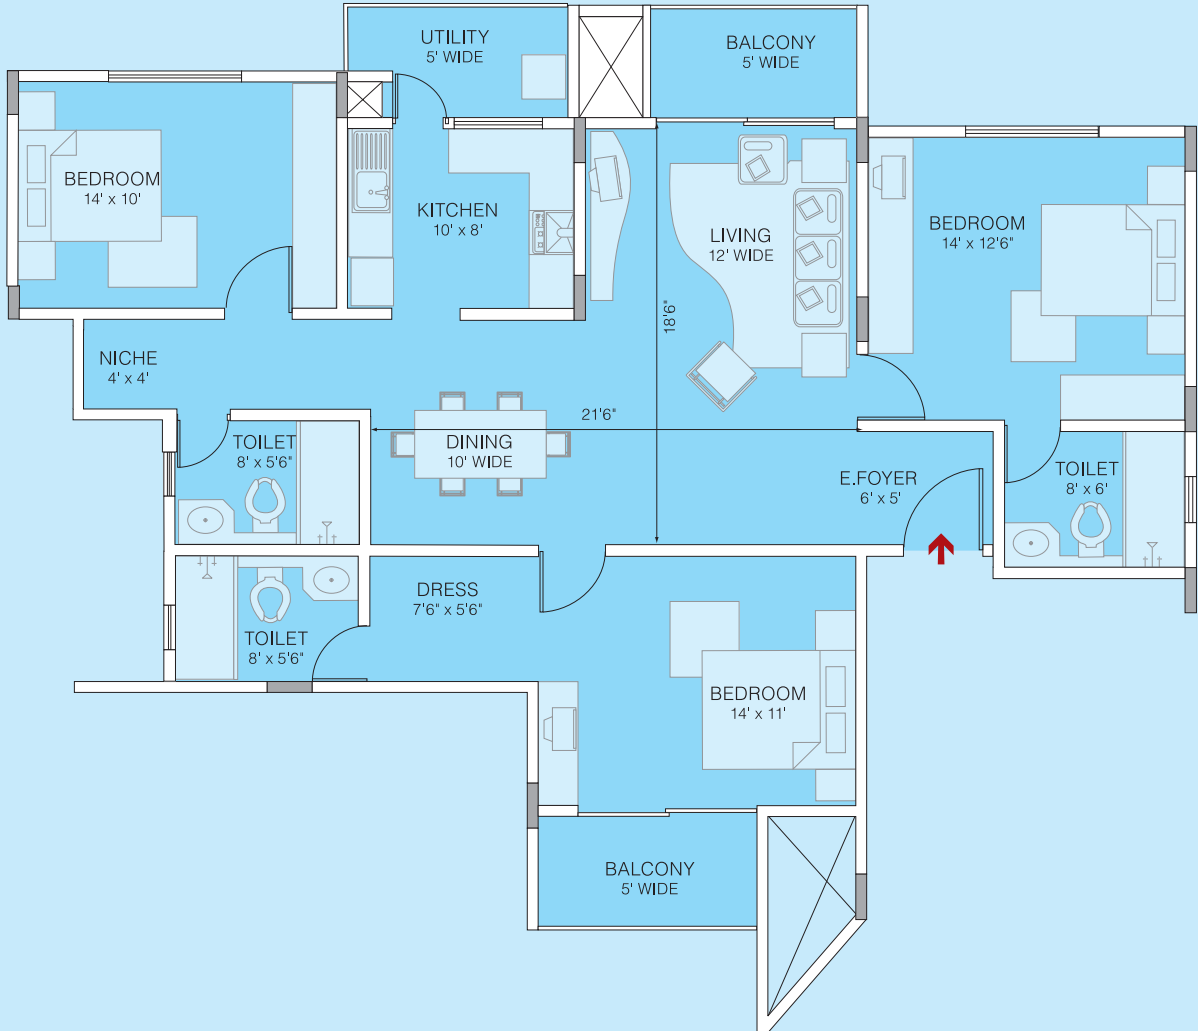

BRIGADE SOLITAIRE

NEAR LALITHA MAHAL PALACE, MYSORE

Floor Plan

3-Bedroom 1710 sft

Block C

110

Key Plan

Please Note: Furniture layouts are conceptual and not part of the offer. The information contained herein is subject to change and cannot form part of any offer or contract. E & OE.

BRIGADE SOLITAIRE

NEAR LALITHA MAHAL PALACE, MYSORE

Floor Plan

3-Bedroom 1740 sft

Block C

111, 211, 311, 411

Key Plan

Please Note: Furniture layouts are conceptual and not part of the offer. The information contained herein is subject to change and cannot form part of any offer or contract. E & OE.