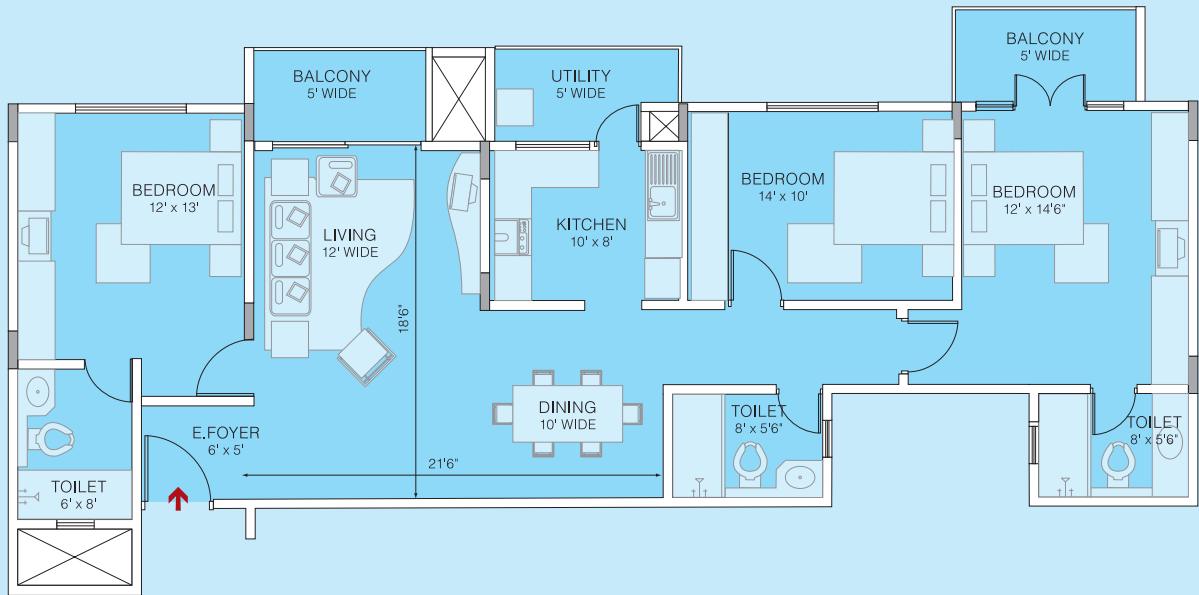

NEAR LALITHA MAHAL PALACE, MYSORE

Floor Plan

2-Bedroom 1400 sft

Block A

202, 302, 402

Key Plan

Please Note: Furniture layouts are conceptual and not part of the offer. The information contained herein is subject to change and cannot form part of any offer or contract. E & OE.

BRIGADE SOLITAIRE

NEAR LALITHA MAHAL PALACE, MYSORE

Floor Plan

3-Bedroom 1680 sft

Block C

212, 312, 412

Key Plan

Please Note: Furniture layouts are conceptual and not part of the offer. The information contained herein is subject to change and cannot form part of any offer or contract. E & OE.

BRIGADE SOLITAIRE

NEAR LALITHA MAHAL PALACE, MYSORE

Floor Plan

3-Bedroom 1690 sft

Block C

210, 310, 410

Key Plan

Please Note: Furniture layouts are conceptual and not part of the offer. The information contained herein is subject to change and cannot form part of any offer or contract. E & OE.

BRIGADE SOLITAIRE

NEAR LALITHA MAHAL PALACE, MYSORE

Floor Plan

3-Bedroom 1700 sft

Block B

207, 307, 407

Key Plan

Please Note: Furniture layouts are conceptual and not part of the offer. The information contained herein is subject to change and cannot form part of any offer or contract. E & OE.