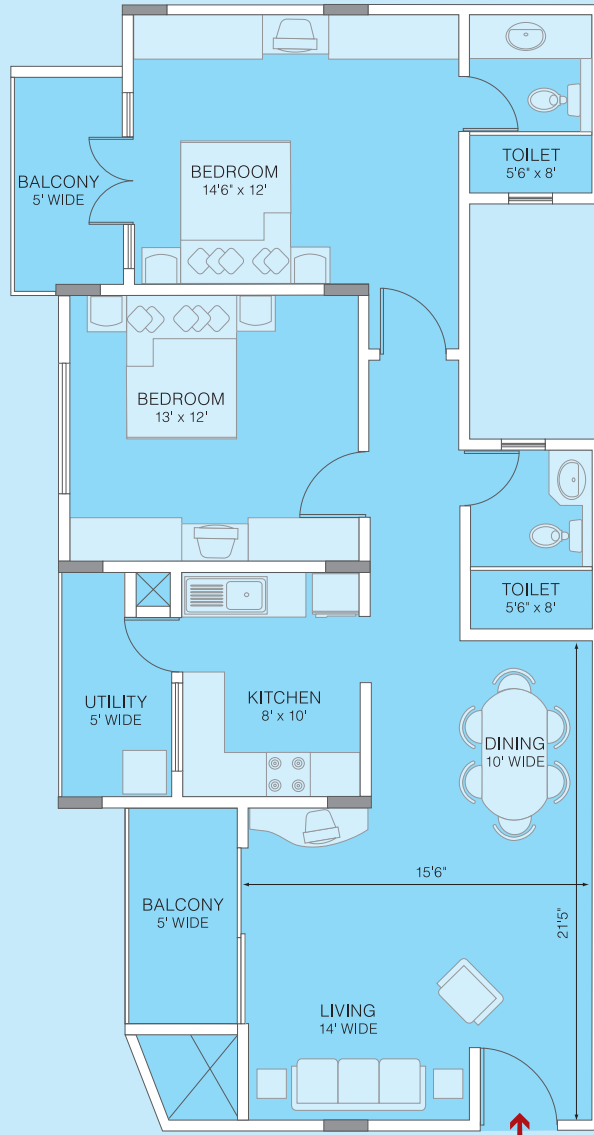

BRIGADE SOLITAIRE

NEAR LALITHA MAHAL PALACE, MYSORE

Floor Plan

2-Bedroom 1330 sft

Block C

209, 309, 409

Key Plan

Please Note: Furniture layouts are conceptual and not part of the offer. The information contained herein is subject to change and cannot form part of any offer or contract. E & OE.

BRIGADE SOLITAIRE

NEAR LALITHA MAHAL PALACE, MYSORE

Floor Plan

2-Bedroom 1330 sft

Block C

113, 213, 313, 413

Key Plan

Please Note: Furniture layouts are conceptual and not part of the offer. The information contained herein is subject to change and cannot form part of any offer or contract. E & OE.

NEAR LALITHA MAHAL PALACE, MYSORE

Floor Plan

2-Bedroom 1330 sft

Block B

104, 204, 304, 404

Key Plan

Please Note: Furniture layouts are conceptual and not part of the offer. The information contained herein is subject to change and cannot form part of any offer or contract. E & OE.

BRIGADE SOLITAIRE

NEAR LALITHA MAHAL PALACE, MYSORE

Floor Plan

2-Bedroom 1340 sft

Block D

116

Key Plan

Please Note: Furniture layouts are conceptual and not part of the offer. The information contained herein is subject to change and cannot form part of any offer or contract. E & OE.