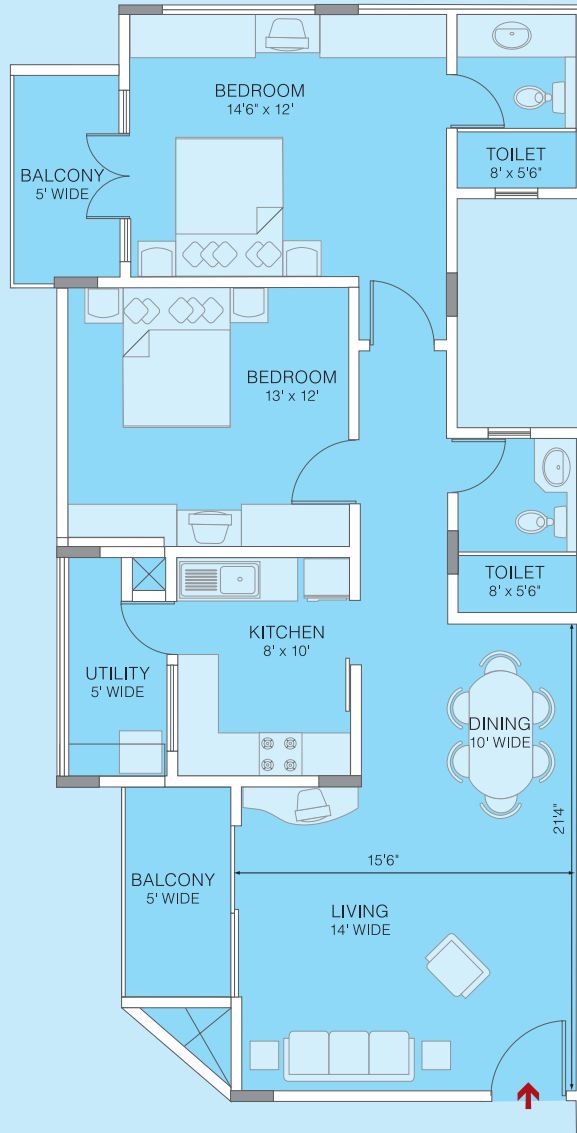

BRIGADE SOLITAIRE

NEAR LALITHA MAHAL PALACE, MYSORE

Floor Plan

2-Bedroom 1330 sft

Block C

209, 309, 409

Key Plan

Please Note: Furniture layouts are conceptual and not part of the offer. The information contained herein is subject to change and cannot form part of any offer or contract. E & OE.

BRIGADE SOLITAIRE

NEAR LALITHA MAHAL PALACE, MYSORE

Floor Plan

2-Bedroom 1330 sft

Block C

113, 213, 313, 413

Key Plan

Please Note: Furniture layouts are conceptual and not part of the offer. The information contained herein is subject to change and cannot form part of any offer or contract. E & OE.

NEAR LALITHA MAHAL PALACE, MYSORE

Floor Plan

2-Bedroom 1330 sft

Block B

104, 204, 304, 404

Key Plan

Please Note: Furniture layouts are conceptual and not part of the offer. The information contained herein is subject to change and cannot form part of any offer or contract. E & OE.

BRIGADE SOLITAIRE

NEAR LALITHA MAHAL PALACE, MYSORE

Floor Plan

2-Bedroom 1340 sft

Block D

116

Key Plan

Please Note: Furniture layouts are conceptual and not part of the offer. The information contained herein is subject to change and cannot form part of any offer or contract. E & OE.