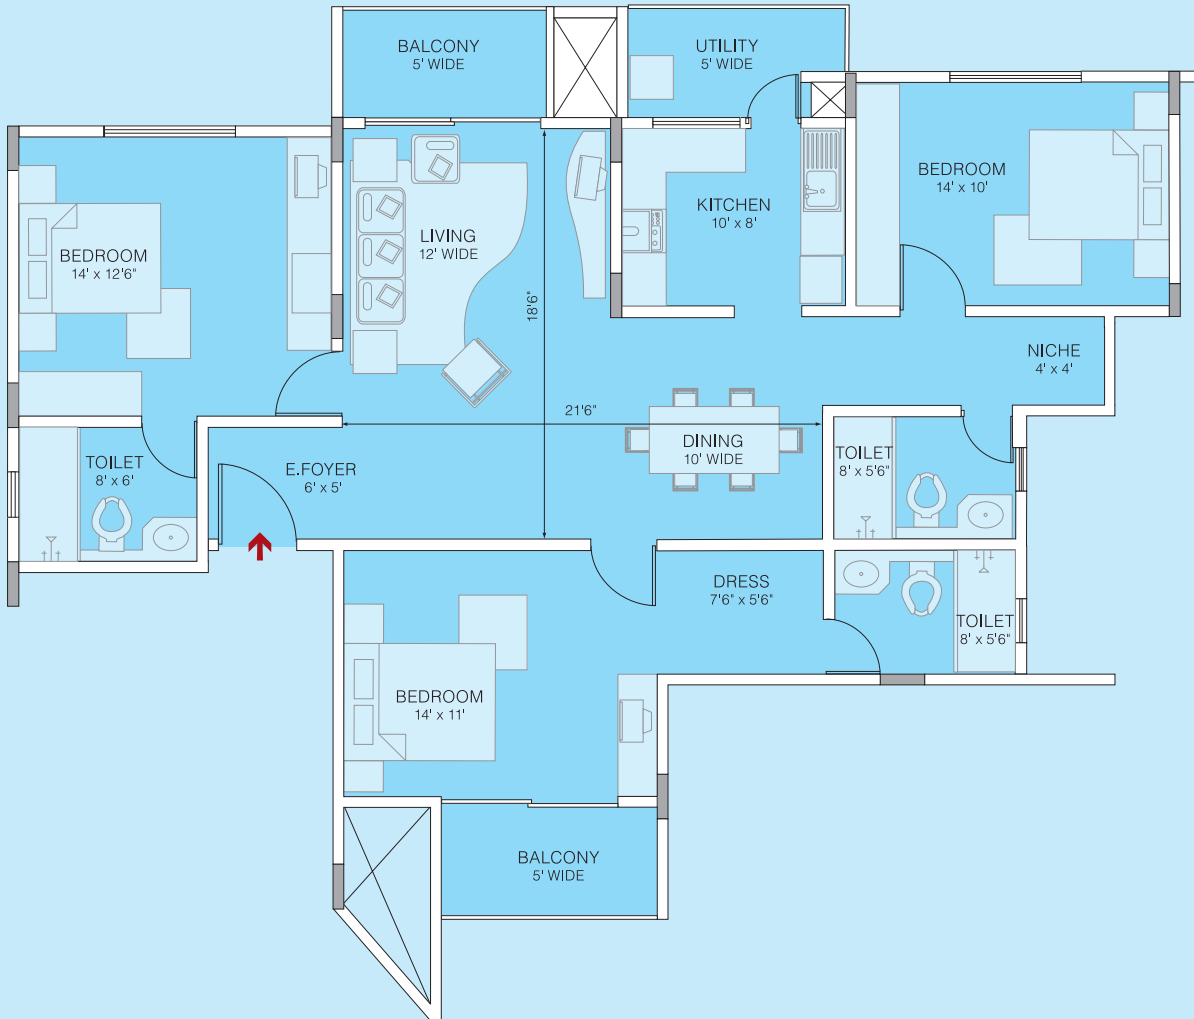

BRIGADE SOLITAIRE

NEAR LALITHA MAHAL PALACE, MYSORE

Floor Plan

3-Bedroom 1700 sft

Block B

207, 307, 407

Key Plan

Please Note: Furniture layouts are conceptual and not part of the offer. The information contained herein is subject to change and cannot form part of any offer or contract. E & OE.

BRIGADE SOLITAIRE

NEAR LALITHA MAHAL PALACE, MYSORE

Floor Plan

3-Bedroom 1710 sft

Block B

107

Key Plan

Please Note: Furniture layouts are conceptual and not part of the offer. The information contained herein is subject to change and cannot form part of any offer or contract. E & OE.

BRIGADE SOLITAIRE

NEAR LALITHA MAHAL PALACE, MYSORE

Floor Plan

3-Bedroom 1710 sft

Block C

110

Key Plan

Please Note: Furniture layouts are conceptual and not part of the offer. The information contained herein is subject to change and cannot form part of any offer or contract. E & OE.