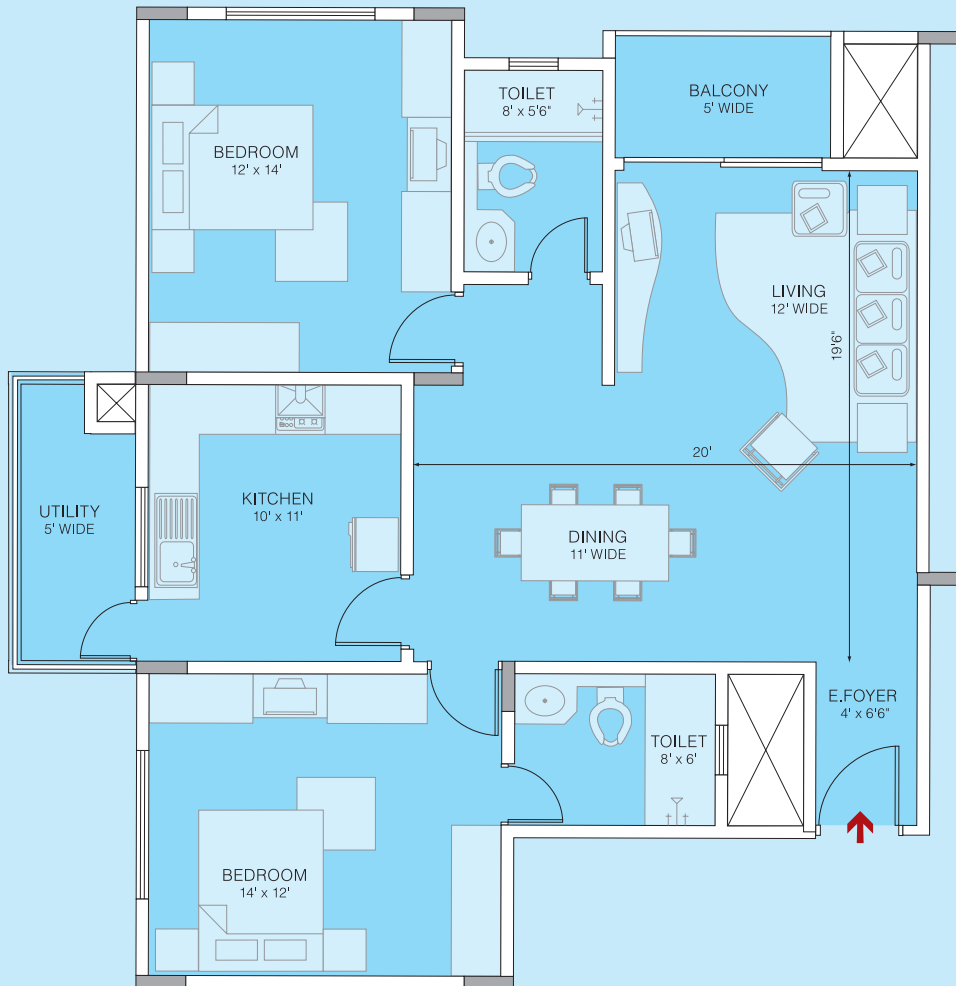

NEAR LALITHA MAHAL PALACE, MYSORE

Floor Plan

2-Bedroom 1330 sft

Block B

104, 204, 304, 404

Key Plan

Please Note: Furniture layouts are conceptual and not part of the offer. The information contained herein is subject to change and cannot form part of any offer or contract. E & OE.

BRIGADE SOLITAIRE

NEAR LALITHA MAHAL PALACE, MYSORE

Floor Plan

2-Bedroom 1340 sft

Block D

116

Key Plan

Please Note: Furniture layouts are conceptual and not part of the offer. The information contained herein is subject to change and cannot form part of any offer or contract. E & OE.

Key Plan

BRIGADE SOLITAIRE

NEAR LALITHA MAHAL PALACE, MYSORE

Floor Plan

2-Bedroom 1350 sft

Block A

103, 203, 303, 403

Key Plan