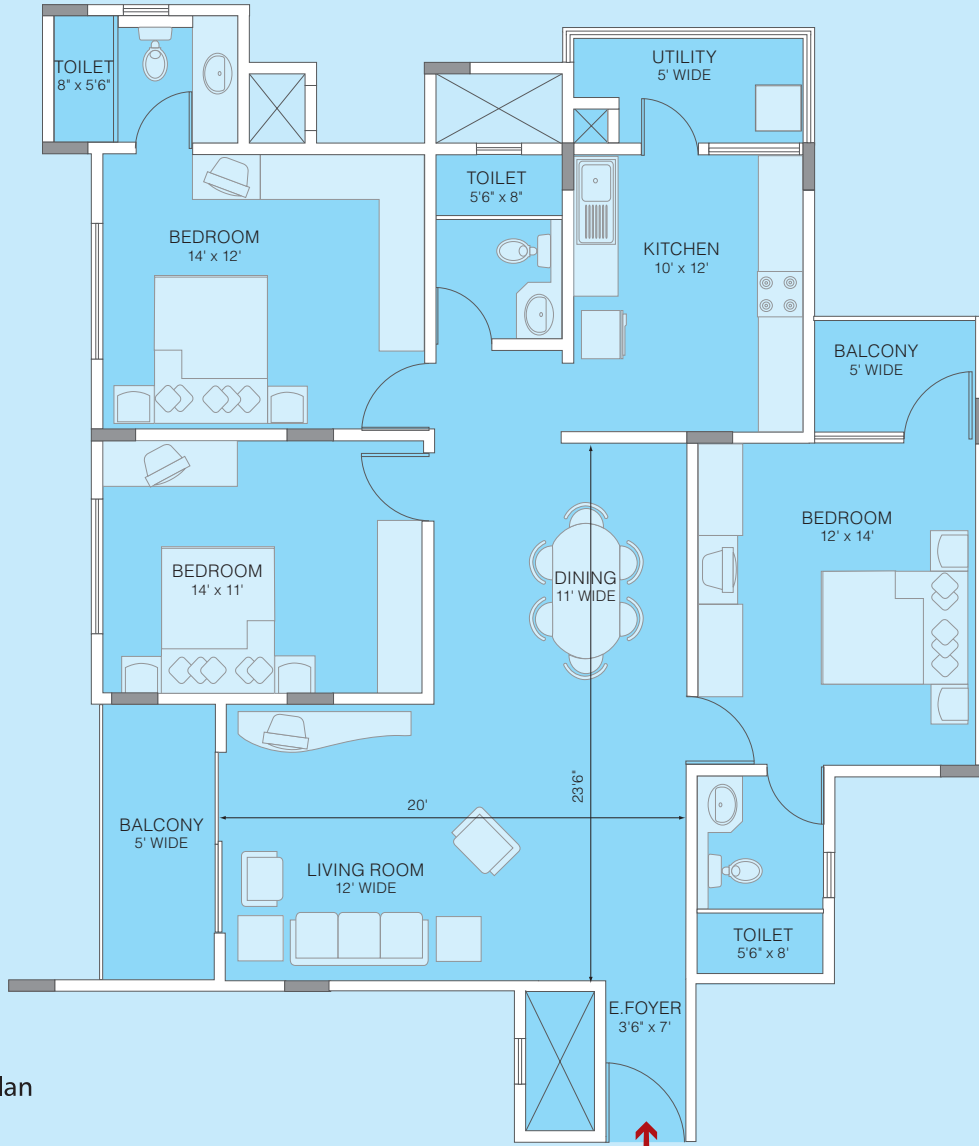

BRIGADE SOLITAIRE

NEAR LALITHA MAHAL PALACE, MYSORE

Floor Plan

3-Bedroom 1740 sft

Block C

111, 211, 311, 411

Key Plan

Please Note: Furniture layouts are conceptual and not part of the offer. The information contained herein is subject to change and cannot form part of any offer or contract. E & OE.

BRIGADE SOLITAIRE

NEAR LALITHA MAHAL PALACE, MYSORE

Floor Plan

3-Bedroom 1740 sft

Block B

106, 206, 306, 406

Key Plan

Please Note: Furniture layouts are conceptual and not part of the offer. The information contained herein is subject to change and cannot form part of any offer or contract. E & OE.

BRIGADE SOLITAIRE

NEAR LALITHA MAHAL PALACE, MYSORE

Floor Plan

3-Bedroom 1780 sft

Block D

216, 316, 416

Key Plan

Please Note: Furniture layouts are conceptual and not part of the offer. The information contained herein is subject to change and cannot form part of any offer or contract. E & OE.