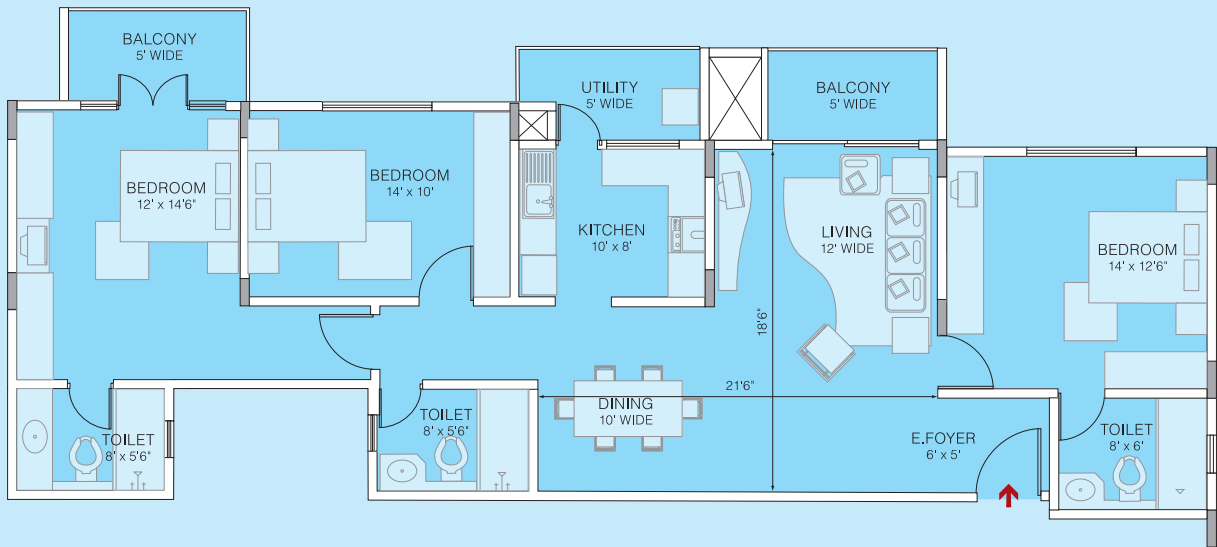

BRIGADE SOLITAIRE

NEAR LALITHA MAHAL PALACE, MYSORE

Floor Plan

3-Bedroom 1680 sft

Block C

212, 312, 412

Key Plan

Please Note: Furniture layouts are conceptual and not part of the offer. The information contained herein is subject to change and cannot form part of any offer or contract. E & OE.

BRIGADE SOLITAIRE

NEAR LALITHA MAHAL PALACE, MYSORE

Floor Plan

3-Bedroom 1690 sft

Block C

210, 310, 410

Key Plan

Please Note: Furniture layouts are conceptual and not part of the offer. The information contained herein is subject to change and cannot form part of any offer or contract. E & OE.

BRIGADE SOLITAIRE

NEAR LALITHA MAHAL PALACE, MYSORE

Floor Plan

3-Bedroom 1700 sft

Block B

207, 307, 407

Key Plan

Please Note: Furniture layouts are conceptual and not part of the offer. The information contained herein is subject to change and cannot form part of any offer or contract. E & OE.

BRIGADE SOLITAIRE

NEAR LALITHA MAHAL PALACE, MYSORE

Floor Plan

3-Bedroom 1710 sft

Block B

107

Key Plan

Please Note: Furniture layouts are conceptual and not part of the offer. The information contained herein is subject to change and cannot form part of any offer or contract. E & OE.