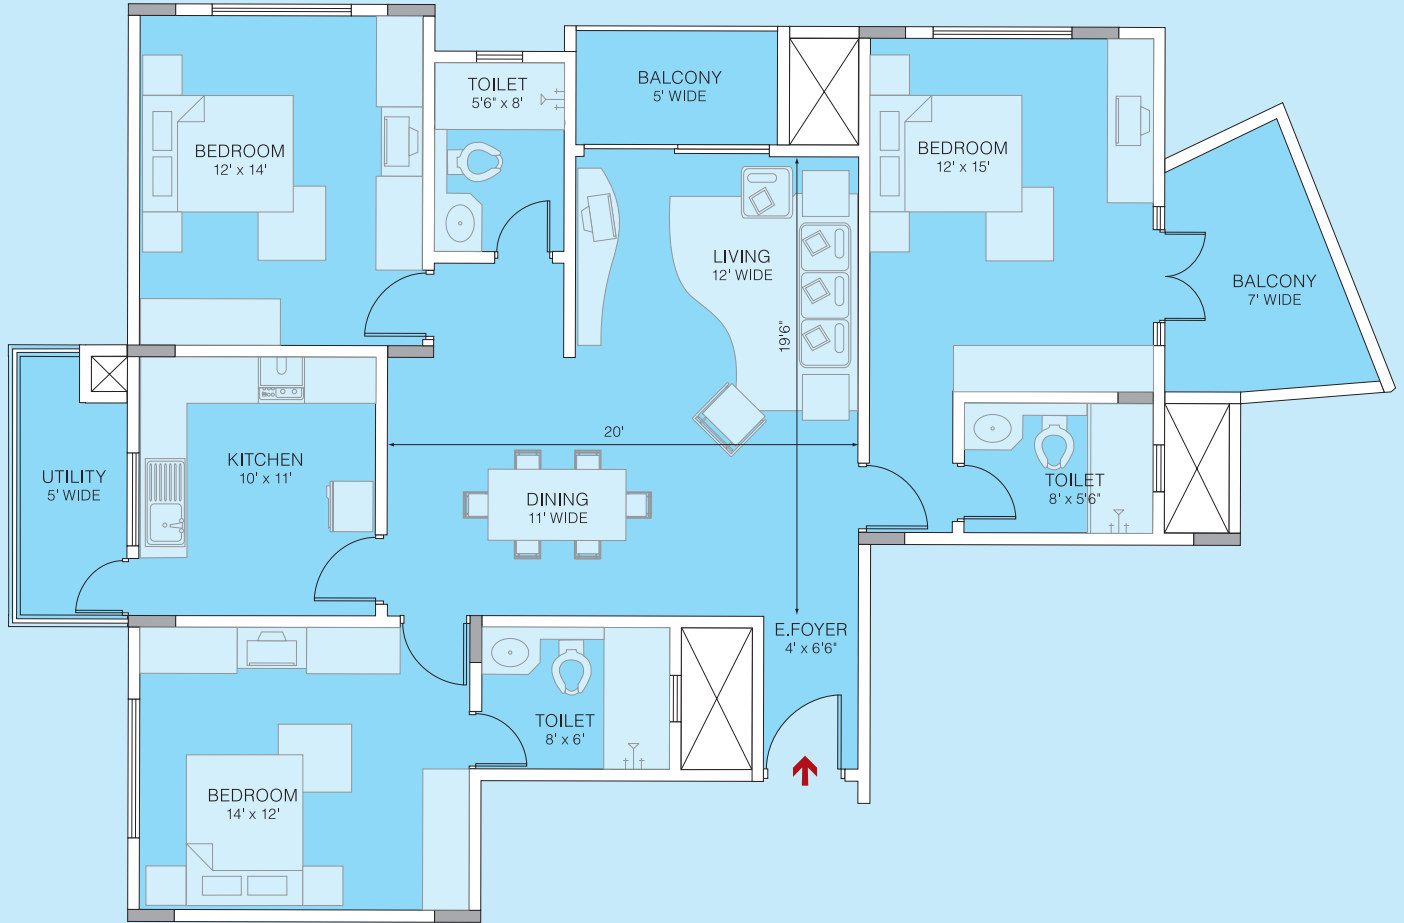

BRIGADE SOLITAIRE

NEAR LALITHA MAHAL PALACE, MYSORE

Floor Plan

3-Bedroom 1780 sft

Block D

216, 316, 416

Key Plan

Please Note: Furniture layouts are conceptual and not part of the offer. The information contained herein is subject to change and cannot form part of any offer or contract. E & OE.