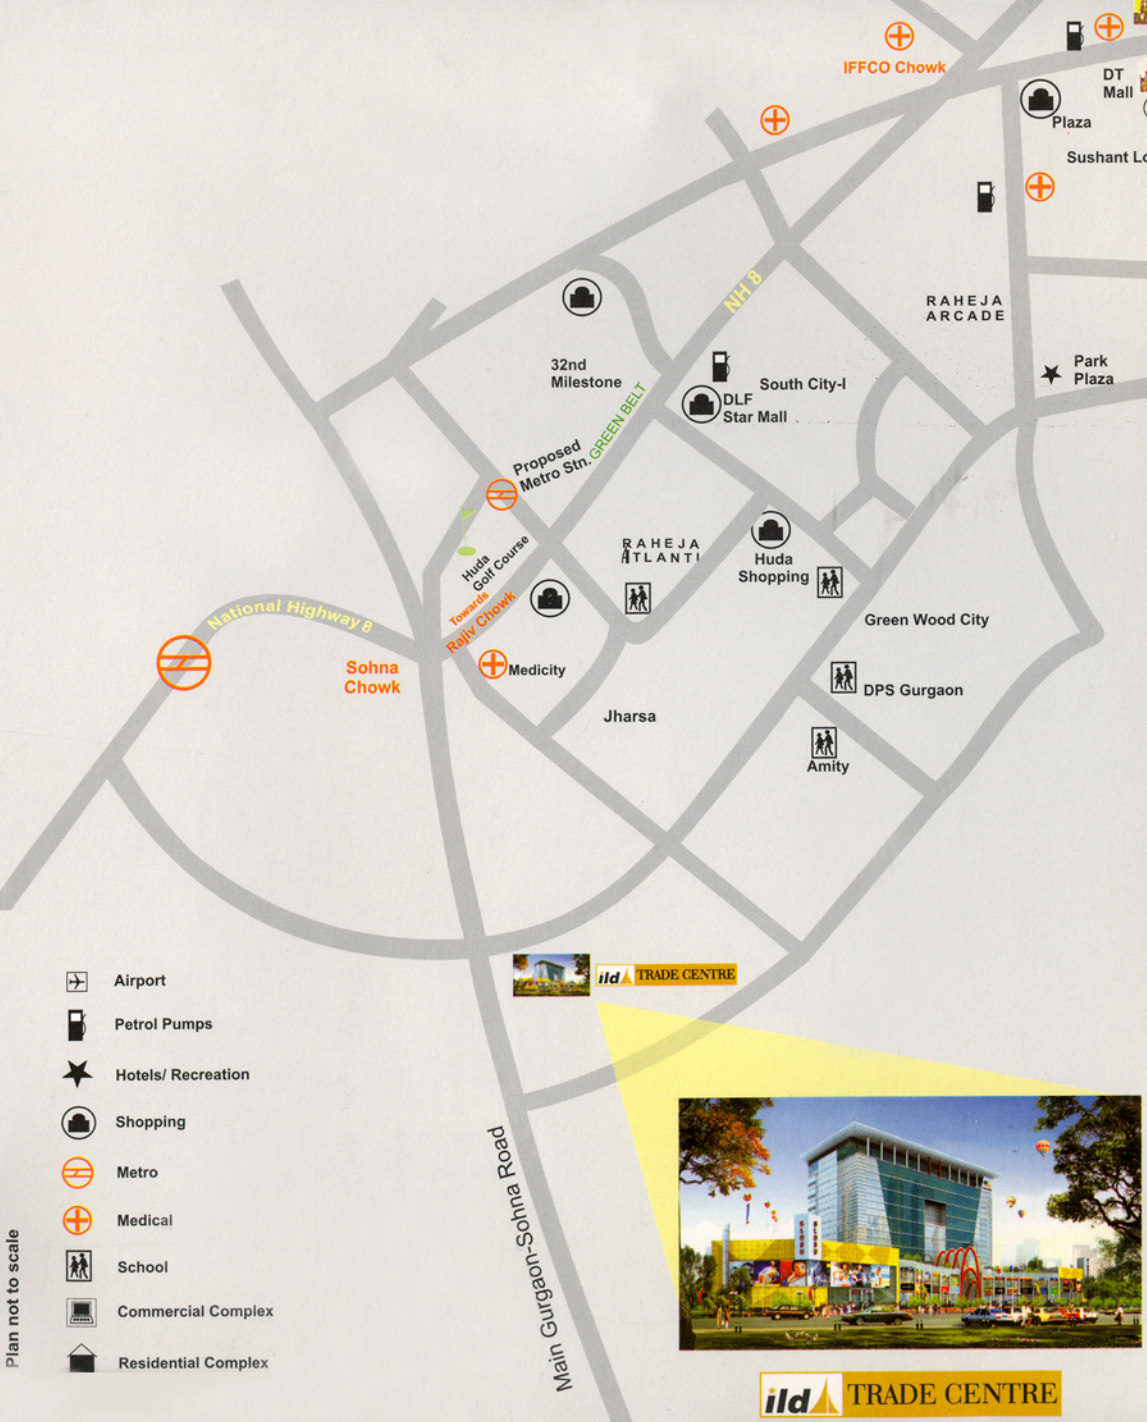

Plan not to scale

-  Airport
-  Petrol Pumps
-  Hotels/ Recreation
-  Shopping
-  Metro
-  Medical
-  School
-  Commercial Complex
-  Residential Complex

ild TRADE CENTRE

ild TRADE CENTRE

-  Wedding Mall
-  Uniworld Gardens
-  Malibu Towne
-  Central Park II
-  JMD Galleria
-  Vipul's Greens
-  Eldeco's Mansionz
-  Scottish Niho Mall
-  Scottish Niho Castle
-  Parasvanath Greens
-  Vipul's
-  Jaipuria Bestech
-  Park View City I
-  South City 2
-  Universal Trade Tower
-  Orchid Petals
-  Omaxe Plaza
-  Uppal's Southend
-  Vatika Technology Park
-  Park View City II

Sohna Chowk

Main Gurgaon-Sohna Road
Approx. 3KM from Rajiv/ Sohna Chowk