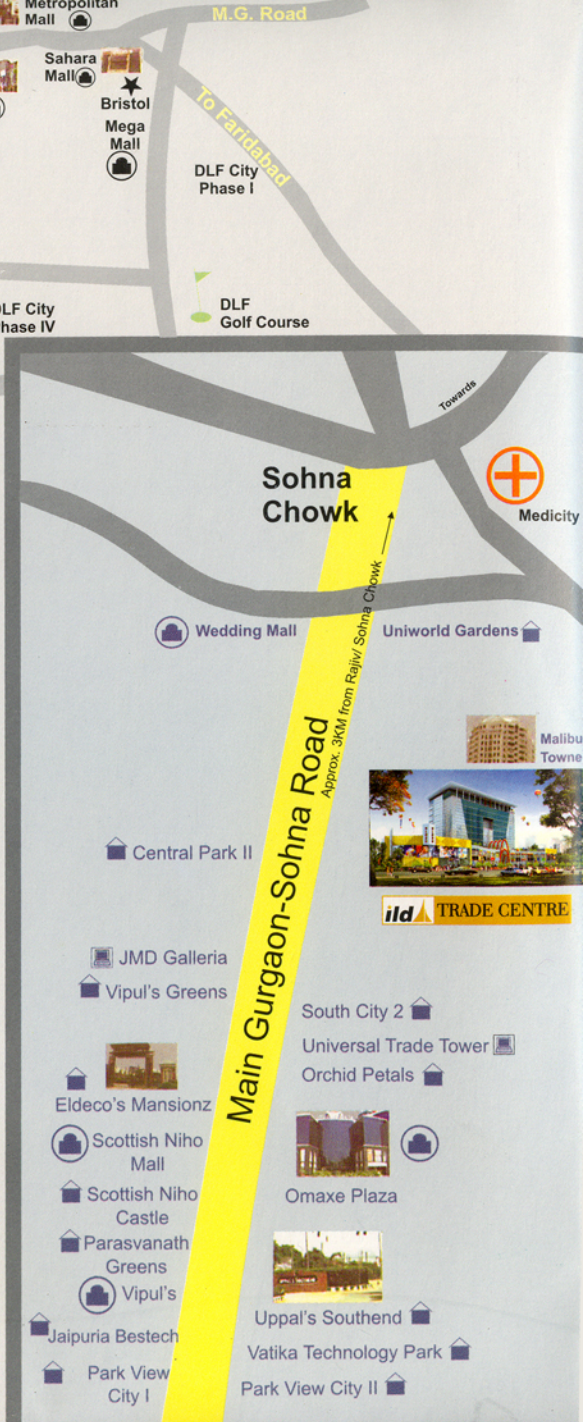

Plan not to scale

-  Airport
-  Petrol Pumps
-  Hotels/ Recreation
-  Shopping
-  Metro
-  Medical
-  School
-  Commercial Complex
-  Residential Complex

ild TRADE CENTRE

ild TRADE CENTRE

-  Wedding Mall
-  Uniworld Gardens
-  Malibu Towne
-  Central Park II
-  JMD Galleria
-  Vipul's Greens
-  Eldeco's Mansionz
-  Scottish Niho Mall
-  Scottish Niho Castle
-  Parasvanath Greens
-  Vipul's
-  Jaipuria Bestech
-  Park View City I
-  South City 2
-  Universal Trade Tower
-  Orchid Petals
-  Omaxe Plaza
-  Uppal's Southend
-  Vatika Technology Park
-  Park View City II

Sohna Chowk

Main Gurgaon-Sohna Road
Approx. 3KM from Rajiv/ Sohna Chowk