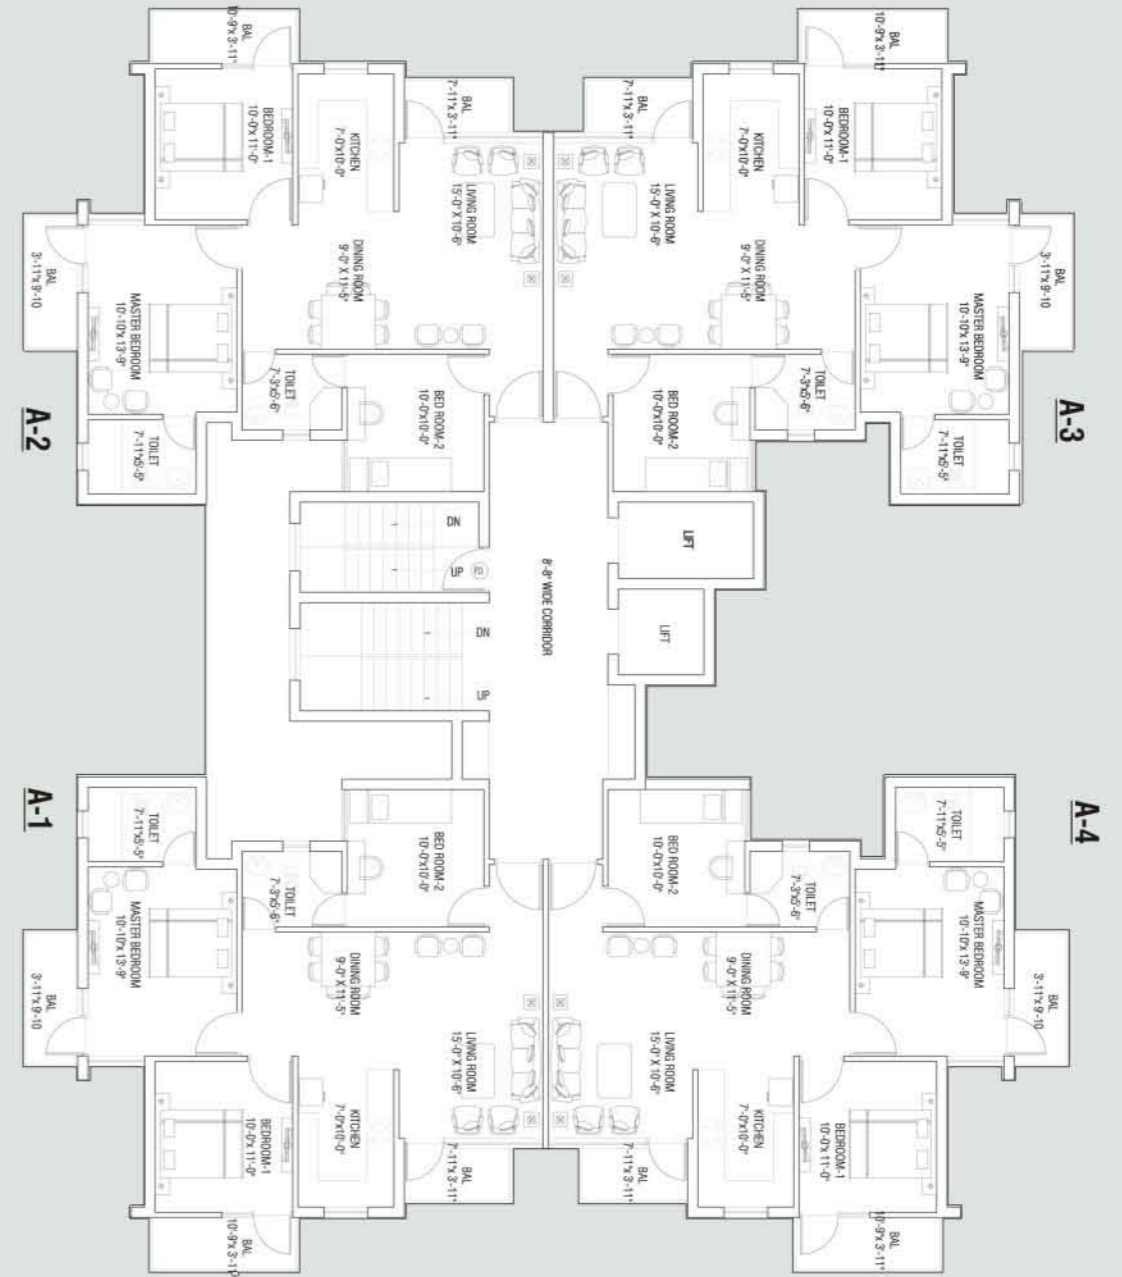

3 BHK

SUPER AREA 1240SQ.FT.

CLUSTER PLAN

'A' BLOCK

A1, A2, A3 & A4 - 3BHK (SUPER AREA 1240SQ.FT.)

3 BHK (DELUXE)

SUPER AREA 1350sq.ft.

CLUSTER PLAN

'B' BLOCK

B1, B2 & B4 - 3 + 1 BHK - (SUPER AREA 1530sq.ft.)

B3 - 3 BHK (DELUXE) - (SUPER AREA 1350sq.ft.)

3 + 1 BHK

SUPER AREA 1530sq.ft.

CLUSTER PLAN

'C' BLOCK

C1, C2 & C3 - 3 + 1 BHK - (SUPER AREA 1530sq.ft.)

C4 - 3 BHK (DELUXE) - (SUPER AREA 1350sq.ft.)