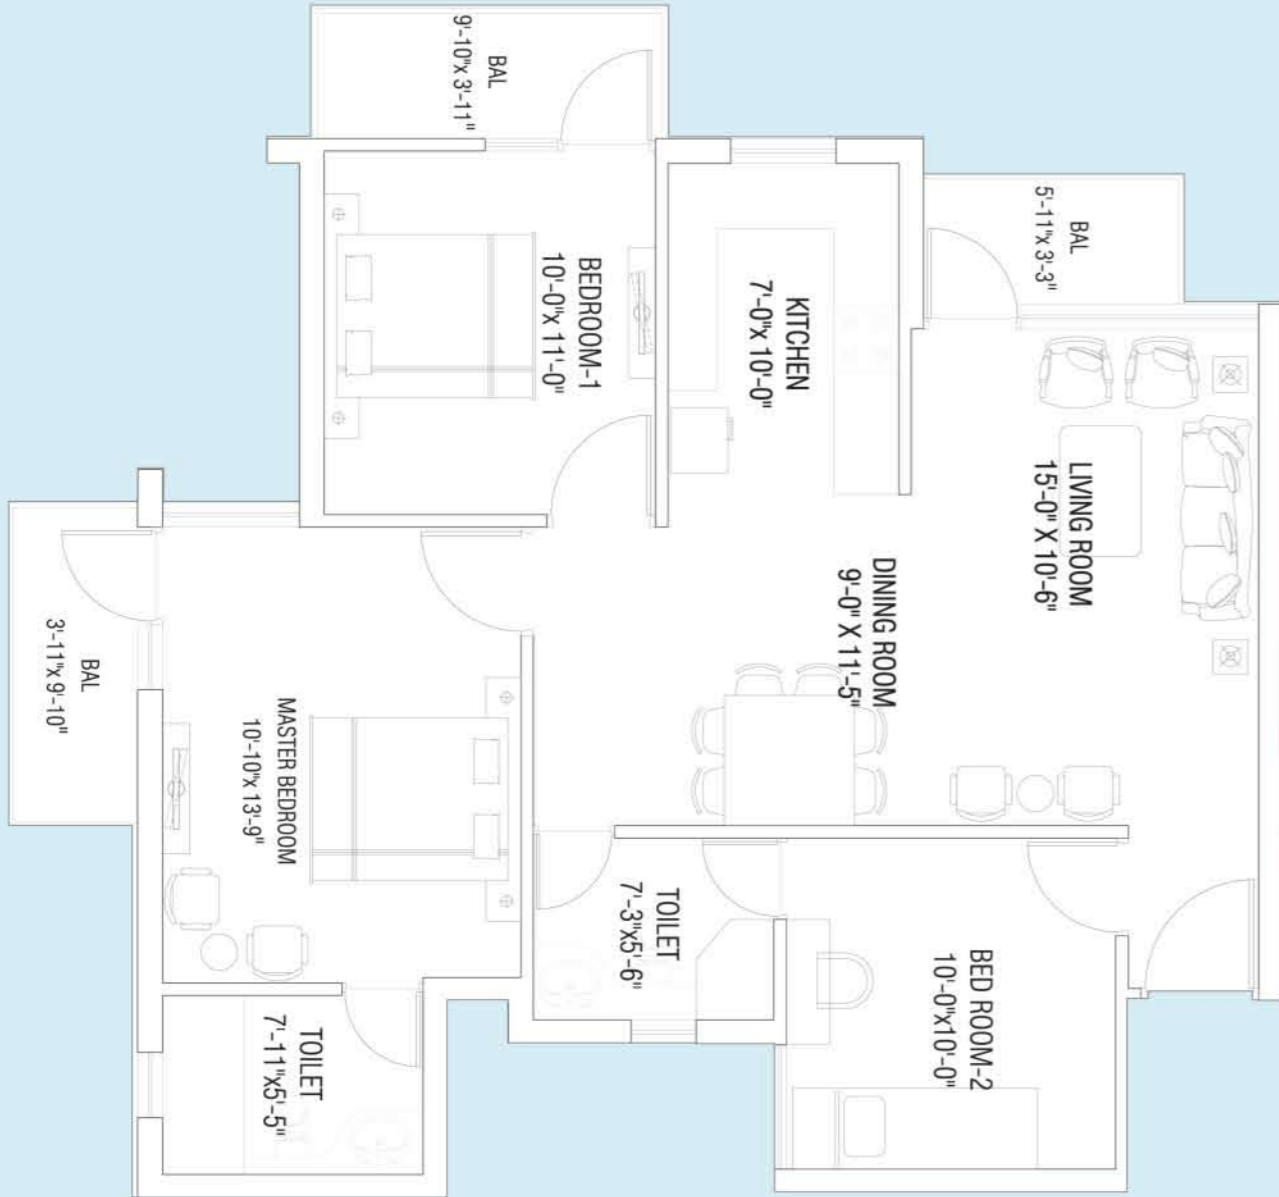

3 BHK

SUPER AREA 1240SQ.FT.

CLUSTER PLAN

'A' BLOCK

A1, A2, A3 & A4 - 3BHK (SUPER AREA 1240SQ.FT.)

3 BHK (DELUXE)

SUPER AREA 1350sq.ft.

CLUSTER PLAN

'B' BLOCK

B1, B2 & B4 - 3 + 1 BHK - (SUPER AREA 1530sq.ft.)

B3 - 3 BHK (DELUXE) - (SUPER AREA 1350sq.ft.)

3 + 1 BHK

SUPER AREA 1530sq.ft.

CLUSTER PLAN

'C' BLOCK

C1, C2 & C3 - 3 + 1 BHK - (SUPER AREA 1530sq.ft.)

C4 - 3 BHK (DELUXE) - (SUPER AREA 1350sq.ft.)