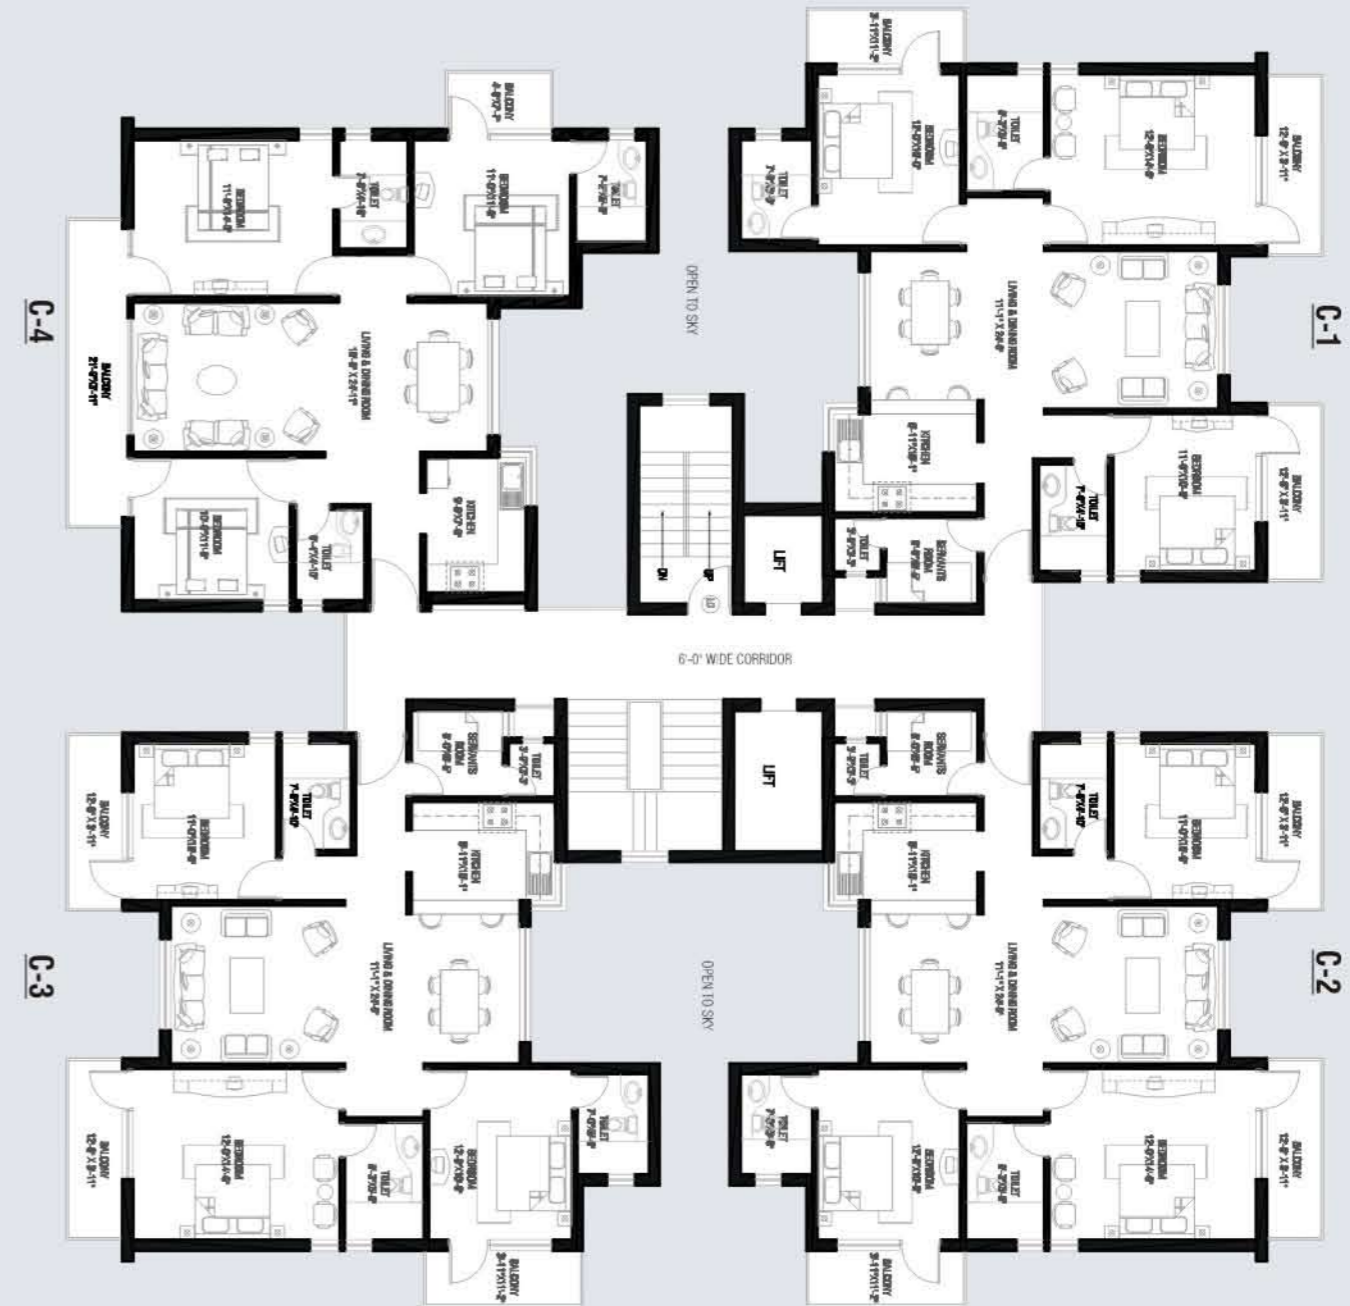

3 BHK

SUPER AREA 1240SQ.FT.

CLUSTER PLAN

'A' BLOCK

A1, A2, A3 & A4 - 3BHK (SUPER AREA 1240SQ.FT.)

3 BHK (DELUXE)

SUPER AREA 1350sq.ft.

CLUSTER PLAN

'B' BLOCK

B1, B2 & B4 - 3 + 1 BHK - (SUPER AREA 1530sq.ft.)

B3 - 3 BHK (DELUXE) - (SUPER AREA 1350sq.ft.)

3 + 1 BHK

SUPER AREA 1530sq.ft.

CLUSTER PLAN

'C' BLOCK

C1, C2 & C3 - 3 + 1 BHK - (SUPER AREA 1530sq.ft.)

C4 - 3 BHK (DELUXE) - (SUPER AREA 1350sq.ft.)