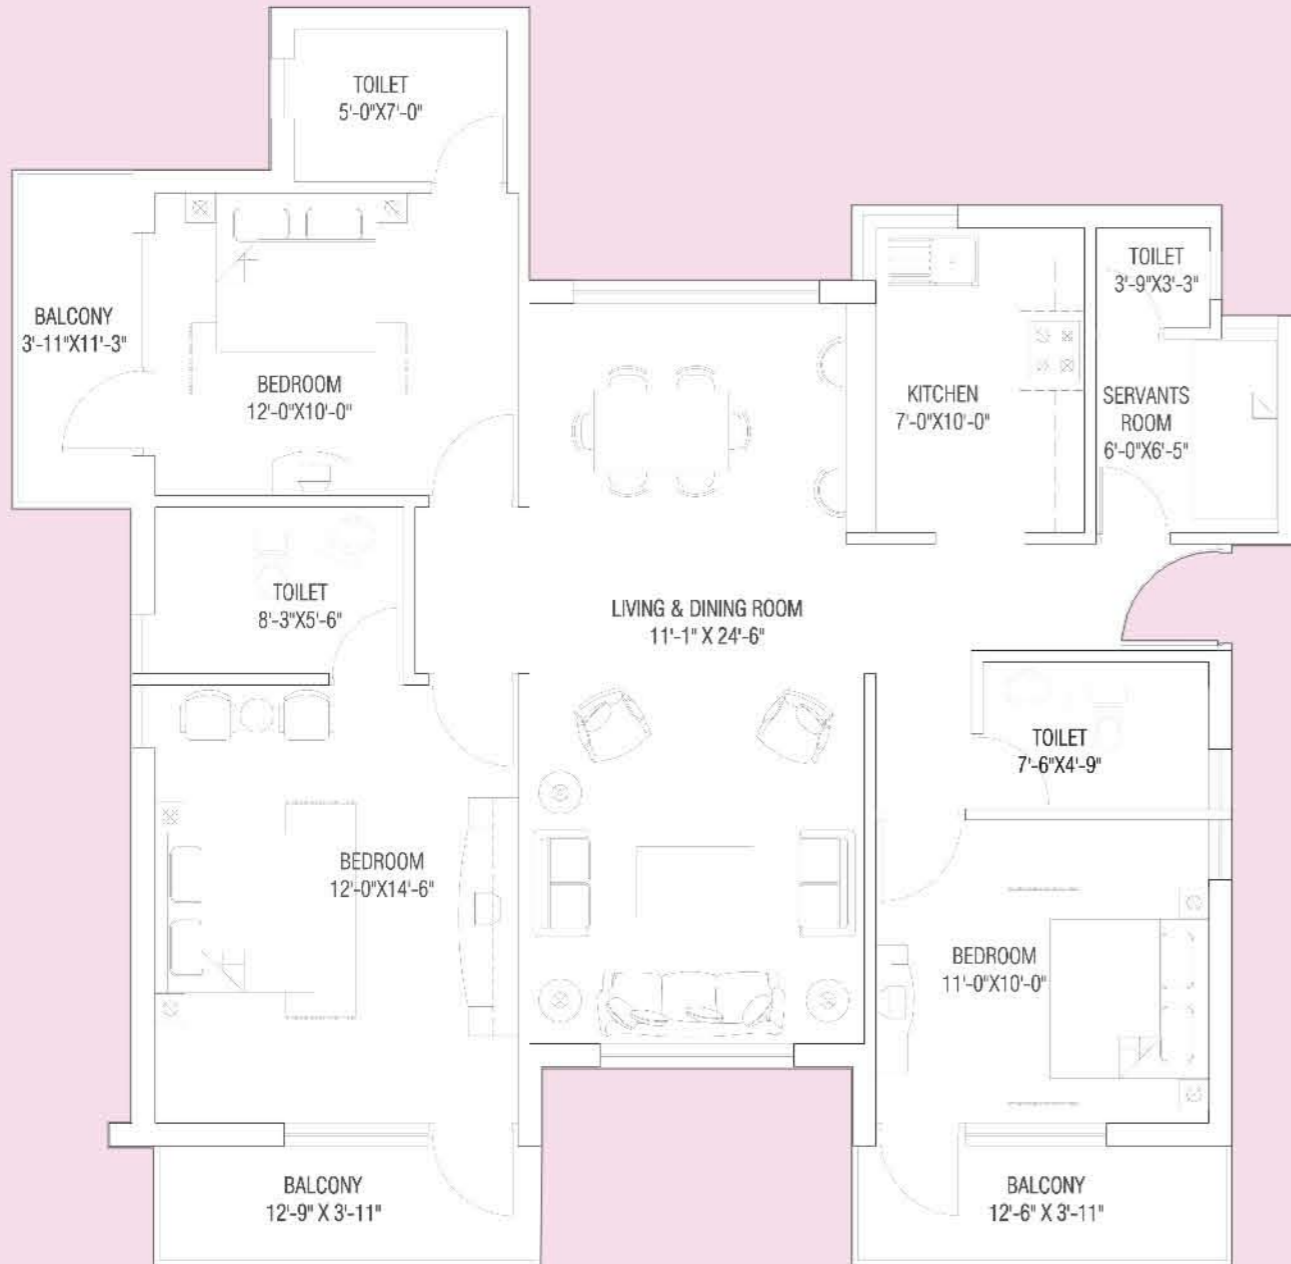

3 BHK

SUPER AREA 1240SQ.FT.

CLUSTER PLAN

'A' BLOCK

A1, A2, A3 & A4 - 3BHK (SUPER AREA 1240SQ.FT.)

3 BHK (DELUXE)

SUPER AREA 1350sq.ft.

CLUSTER PLAN

'B' BLOCK

B1, B2 & B4 - 3 + 1 BHK - (SUPER AREA 1530sq.ft.)

B3 - 3 BHK (DELUXE) - (SUPER AREA 1350sq.ft.)

3 + 1 BHK

SUPER AREA 1530sq.ft.

CLUSTER PLAN

'C' BLOCK

C1, C2 & C3 - 3 + 1 BHK - (SUPER AREA 1530sq.ft.)

C4 - 3 BHK (DELUXE) - (SUPER AREA 1350sq.ft.)