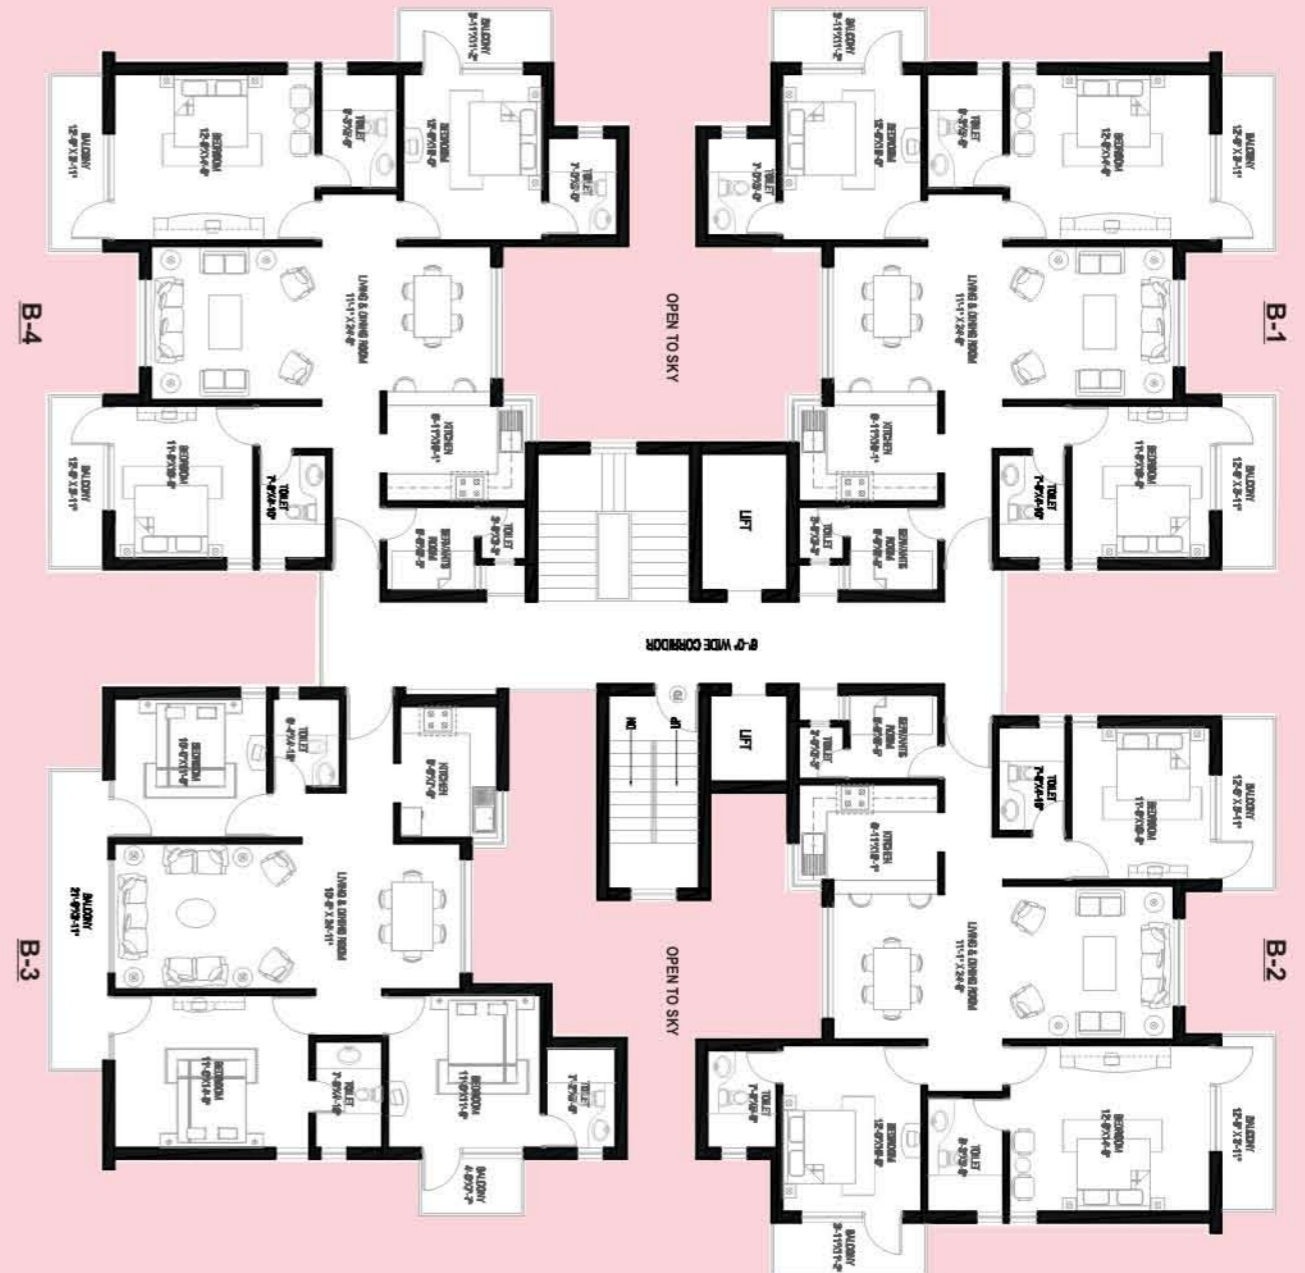

3 BHK

SUPER AREA 1240SQ.FT.

CLUSTER PLAN

'A' BLOCK

A1, A2, A3 & A4 - 3BHK (SUPER AREA 1240SQ.FT.)

3 BHK (DELUXE)

SUPER AREA 1350sq.ft.

CLUSTER PLAN

'B' BLOCK

B1, B2 & B4 - 3 + 1 BHK - (SUPER AREA 1530sq.ft.)

B3 - 3 BHK (DELUXE) - (SUPER AREA 1350sq.ft.)

3 + 1 BHK

SUPER AREA 1530sq.ft.

CLUSTER PLAN

'C' BLOCK

C1, C2 & C3 - 3 + 1 BHK - (SUPER AREA 1530sq.ft.)

C4 - 3 BHK (DELUXE) - (SUPER AREA 1350sq.ft.)