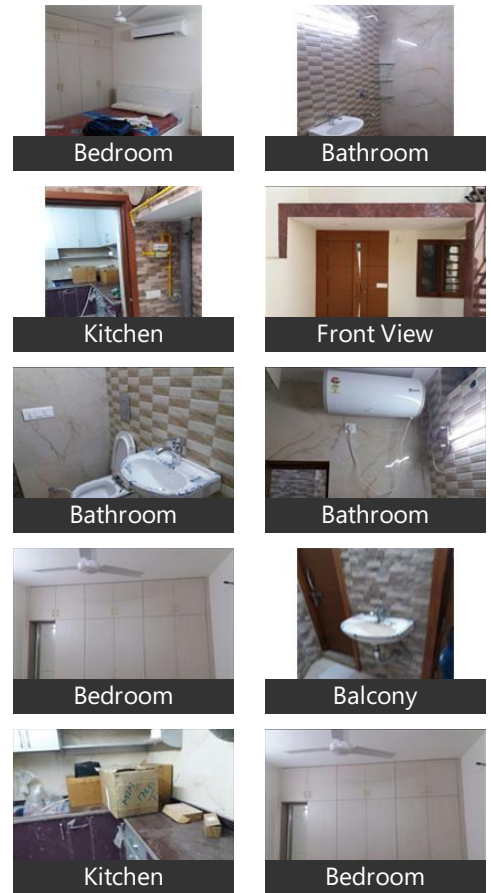

2 Bedroom Apartment / Flat for rent in Lajpat Nagar-II, New Delhi

30,001-40,000

M.50 Lajpat Nagar Two

M.50, Lajpat Nagar-II, New Delhi - 110024 (Delhi)

- Area: 900 SqFeet
- Bedrooms: Two
- Bathrooms: Two
- Floor: Ground
- Total Floors: Two
- Facing: North
- Furnished: Semi Furnished
- Lease Period: 11 Months
- Monthly Rent: 35,000
- Rate: 39 per SqFeet **+25%**
- Age Of Construction: 2 Years
- Available: Immediate/Ready to move

Advertiser Details

Avinash Ramani
Doctor

Lajpat Nagar-II, New Delhi
mob: 9719902899
tel:
mail:
www.propertywala.com/U214989216

Scan QR code to get the contact info on your mobile

Description

Ground floor .open and ventilated

Please mention that you saw this ad on PropertyWala.com when you contact.

Features

Security

- Security Guards

Interior

- Woodwork
- Modular Kitchen
- Granite Flooring
- Feng Shui / Vaastu Compliant

Maintenance

- Maintenance Staff
- Water Supply / Storage

Location

* Location may be approximate

Landmarks

Offices

Community Center Krishi Vihar, Shirin Khajuria (<6km), Govind Hall (<12km), Pir Baba Dargah (<13km), Ghantaghar Chandni Chowk (<14km)

Other landmarks

New Delhi (<4km)

Banks & ATMs

HDFC Bank ATM (<10km), Syndicate Bank (<9km), HSBC ATM (<10km), Canara Bank (<9km), Syndicate Bank ATM (<11km), ICICI Bank ATM (<8km), Bank of Baroda (<11km), Union Bank of India ATM (<11km), ICICI Bank ATM (<7km), Punjab National Bank ATM (<7km), State Bank of India ATM (<2km), Allahabad Bank (<2km), Maxicon Container Line (<3km), Punjab National Bank ATM (<11km), Standard Chartered Bank (<6km), Citibank ATM (<11km), Indusind Bank ATM (<6km), Bank of India (<11km), Axis Bank ATM (<9km)

Religious Places