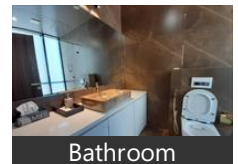

Restaurant & Shops

Pictures