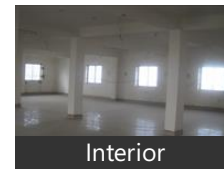

Office Space for rent in Ambattur Industrial Estate, Chennai

3 lakhs

Unfurnished Hall Type Office Space @ Ambattur Ind Estate

Main Road, Ambattur Industrial Estate, Chennai - 600058..

- Area: 7000 SqFeet ▾
- Bathrooms: Four
- Floor: Second
- Total Floors: Four
- Facing: North
- Furnished: Unfurnished
- Lease Period: 36 Months
- Monthly Rent: 300,000
- Rate: 43 per SqFeet **+5%**
- Age Of Construction: 13 Years
- Available: Immediate/Ready to move

Advertiser Details

Ameen Kutty
Property Consultant
Ashok Nagar, Chennai

mob: 9841140122
tel: 44-24749358
mail: snenterpriseschennai@gmail.com
propertywala.com/s-n-enterprises-chennai

Scan QR code to get the contact info on your mobile
[View all properties by S N Enterprises](#)

Description

Unfurnished Hall Type Office space 7000Sft Rent - Rs.3 Lacs With Genset, Lift, Rest Rooms & Parking Facility available in a good Commercial Building. Rent and advance are negotiable. Call us for more Commercial Spaces at Ambattur & Surrounding Areas - Anna Nagar, Koyembedu, Arumbakkam, Shenoy Nagar, Aminjikarai, Kilpauk, Vadapalani etc.,

Please mention that you saw this ad on PropertyWala.com when you contact.

Features

General

- Power Back-up
- Lifts

Exterior

- Reserved Parking
- Visitor Parking

Security

- Security Guards

Maintenance

- Water Supply / Storage
- Boring / Tube-well
- Rain Water Harvesting
- Waste Disposal

Location

Pictures

Floor Plans

* Location may be approximate

Landmarks

Public Transport