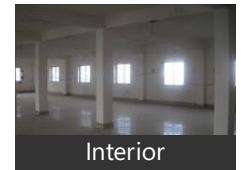

Office Space for rent in Ambattur Industrial Estate, Chennai

3 lakhs

Unfurnished Hall Type Office Space @ Ambattur Ind Estate

Main Road, Ambattur Industrial Estate, Chennai - 600058..

- Area: 7000 SqFeet ▾
- Bathrooms: Four
- Floor: Second
- Total Floors: Four
- Facing: North
- Furnished: Unfurnished
- Lease Period: 36 Months
- Monthly Rent: 300,000
- Rate: 43 per SqFeet **+5%**
- Age Of Construction: 13 Years
- Available: Immediate/Ready to move

Advertiser Details

Ameen Kutty
Property Consultant
Ashok Nagar, Chennai

mob: 9841140122
tel: 44-24749358
mail: snenterpriseschennai@gmail.com
propertywala.com/s-n-enterprises-chennai

Scan QR code to get the contact info on your mobile
[View all properties by S N Enterprises](#)

Description

Unfurnished Hall Type Office space 7000Sft Rent - Rs.3 Lacs With Genset, Lift, Rest Rooms & Parking Facility available in a good Commercial Building. Rent and advance are negotiable. Call us for more Commercial Spaces at Ambattur & Surrounding Areas - Anna Nagar, Koyembedu, Arumbakkam, Shenoy Nagar, Aminjikarai, Kilpauk, Vadapalani etc.,

Please mention that you saw this ad on PropertyWala.com when you contact.

Features

General

- Power Back-up
- Lifts

Exterior

- Reserved Parking
- Visitor Parking

Security

- Security Guards

Maintenance

- Water Supply / Storage
- Boring / Tube-well
- Rain Water Harvesting
- Waste Disposal

Location

Pictures

Floor Plans

* Location may be approximate

Landmarks

Public Transport