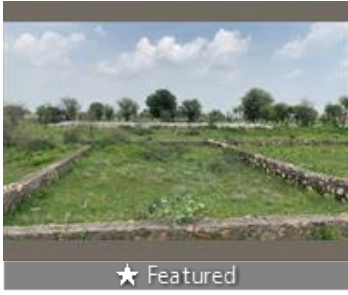

Industrial Plot / Land for sale in Prahladpura, Jaipur

8.78 crores

1950 Square Meter, RIICO, Industrial Plot Is For Sale At Prahladpura

Prahladpura Industrial Area, Near Kanha Factory, Prahlad..

- Area: 1950 SqMeters ▾ ■ Facing: South
- Transaction: Resale Property
- Price: 87,750,000
- Rate: 45,000 per SqMeter **+ 10%**
- Possession: Immediate/Ready to move

Description

Main 160 feet wide road running factory of 1950 Square Meter RIICO Approved Industrial Factory Land is available for sale at PRAHLADPURA INDUSTRIAL AREA, JAIPUR. It is located near KANHA FACTORY. There is hardly any plot coming in this location as it is very prime. It is best for those who want to run IT office, production unit or for investment purpose. The industrial plot dimensionally covers 30 meter by 65 meter as front and depth. Commercial building is RIICO Approved and has a facing towards south with 160 feet wide road. It is available at a price of Rs 45,000 per square meter.

When you call, don't forget to mention that you saw this ad on PropertyWala.com.

Features

Land Features

- Freehold Land ■ Plot Boundary Wall
- Feng Shui / Vaastu Compliant ■ Close to Hospital
- Close to School ■ Close to Shopping Center/Mall

Location

* Location may be approximate

Landmarks

ATM/Bank/Exchange

Uco Bank (<2km), Uco Bank-Sitapura (<3km), State Bank of India (<4km), Rajasthan Marudhara Gramin Bank-S...
Bank of Baroda-Shivdasapura (<4km), Bank of India-Sambhriya (<4km), Bank of Baroda (<4km),
State Bank Of India-Shivdasapura (<4k.. Bank Of India-Shivdasapura (<4km), Axis Bank (<4km),
State Bank of India-Customer Service.. Rajasthan Marudhara Gramin Bank (<. Rajasthan Rajya Sahakari Bhoomi Vik...
Bank of Maharashtra-Rampura (<5km Sakhari Bank-Tonk Road (<5km), Bank of India (<5km),
Uco Bank-NH12 Sitapura (<5km)

Hotel

Sona Hotel Std-Sukhdeopura Nohara.. Oyo 27894 Hotelpark Rue (<5km), Hotel Las Vegas-Sahkar Marg (<5km),
Bilwa Heritage-Tonk Road (<5km), Hotel Park Rue (<5km)

Restaurant & Shops