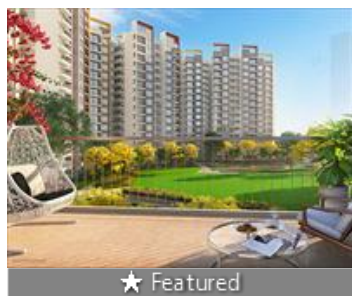

4 Bedroom Apartment / Flat for sale in Shapoorji Pallonji Joyville, Sector-.. 2.5 crores

Ultra Luxury Apartment

Bang On Dwarka Expressway, Sector-102, Gurgaon - 122...

- Project/Society: [Shapoorji Pallonji Joyville](#)
- Area: 2180 SqFeet ▾
- Bedrooms: Four
- Bathrooms: Four
- Floor: Eighth
- Total Floors: More than 20
- Furnished: Semi Furnished
- Transaction: Resale Property
- Price: 25,000,000
- Rate: 11,468 per SqFeet
- Age Of Construction: 1 Years
- Possession: Immediate/Ready to move