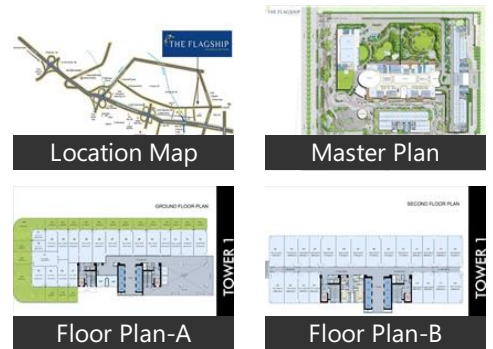

Floor Plans