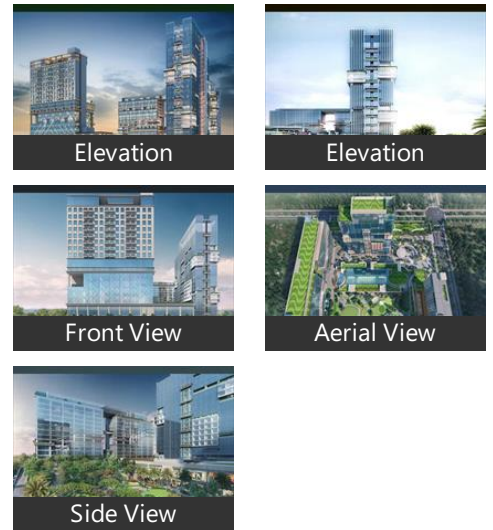

Office Space for sale in CRC The Flagship, Sector 140A, Noida

90 lakhs

Office Space For Sale In Sector 140A, Noida
CRC The Flagship, Sector 140A, Noida - 201305 (Uttar Pr...

- Project/Society: [CRC The Flagship](#)
- Area: 1165 SqFeet ▾ ■ Bathrooms: One
- Transaction: New Property ■ Price: 9,000,000
- Rate: 7,725 per SqFeet **+60%**
- Age Of Construction: Under Construction
- Possession: Within 3 Years

Advertiser Details

Kashavi
Abhishek Singh
Business Development Manager

Sector 63, Noida
mob: 9811035464
tel: 7065774473
mail:
www.propertywala.com/kashavi-noida

Scan QR code to get the contact info on your mobile
[View all properties by Kashavi](#)

Description

CRC The Flagship is located in the heart of Sector 140A , Noida offering office spaces. The project has 4 buildings with 1000 units which are situated in one of the most sought-after business districts of Noida, The project has excellent connectivity and accessibility. proximity to major highways, metro stations, and other key landmarks.

RERA ID: UPRERAPRJ184164

Amenities

- A++ Grade Office
- Rooftop Restaurants
- High Capacity Elevators
- Food & Beverage
- Gym
- Infinity Pool

When you contact, don't forget to mention that you saw this ad on PropertyWala.com.

Features

General

- Power Back-up ■ Centrally Air Conditioned ■ Lifts
- Wi-Fi

Exterior

- Visitor Parking

Maintenance

- Maintenance Staff ■ Water Supply / Storage
- Water Softner ■ Rain Water Harvesting
- Waste Disposal

Location

* Location may be approximate

Landmarks

Hospitals & Clinics