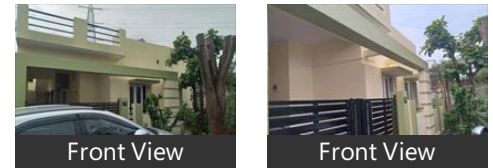

3 Bedroom Independent House for sale in Ilavala Hobli, Mysore

59.8 lakhs

3Bedrooms 2Baths Independent House/Villa For Sale

Green Jasmine,Near Myra Business School&Power Grid C..

- Area: 1719 SqFeet
- Bedrooms: Three
- Bathrooms: Two
- Floor: Ground
- Total Floors: One
- Facing: North
- Furnished: Semi Furnished
- Transaction: Resale Property
- Price: 5,980,000
- Rate: 3,479 per SqFeet
- Age Of Construction: 8 Years
- Possession: After 5 Years

Description

West facing, 3 bed room house in a small, quiet and green layout of 13 houses is for sale for Rs 59.8 lakhs. Layout located 250 meters from Ilavala – Srirangapatna Mysore Bypass road, Near Power Grid Corporation, Mysore, making it a quiet place to live. The house is 2014 constructed, newly painted with 1,404 sq ft built in area in a site of 59.3ft (east-west)x29ft (1,719 sq ft) in Mysore DTCP approved layout. Fully secured with compound and grill, car parking (being end of the road, additional space in the front of house for parking in a 30ft wide internal road), additional space behind the house secured with grill for personal use. Provision for extension in 1 st floor, solar powered water and water supply from layout borewell along with external water supply from Gram Panchayath. The layout is close to Myra School of Business (0.75km), Excel Public School (2.7km), Depaul International School (2.9km), Ilavala town (2.7km), BEML (3km), Infosys & L&T (4.5km), Hootagalli (5km). The house is currently income generating with a tenant family living there. Interested to deal directly with buyers and hence no agencies please. Contact the owner given in the contact section.

Please mention that you saw this ad on PropertyWala.com when you call.

Features

General

- High Speed Internet
- Wi-Fi

Interior