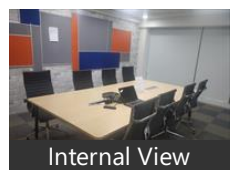

Location

Pictures