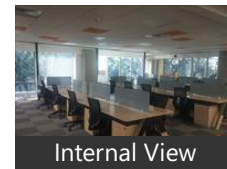

Location

Pictures