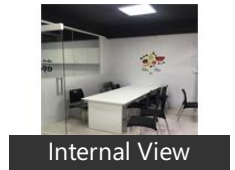

Location

Pictures