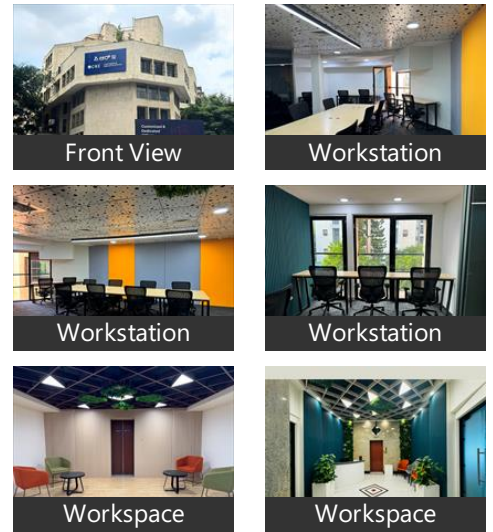

Location

Pictures