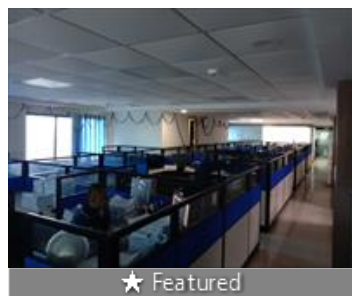

Office Space for rent in Guindy, Chennai

96,000

★ Featured

Commercial Furnished Office Space

Guindy, Chennai, Guindy, Chennai - 600025 (Tamil Nadu)

- Area: 1600 SqFeet ▾
- Bathrooms: Three
- Floor: First
- Total Floors: Two
- Facing: North
- Furnished: Furnished
- Lease Period: 36 Months
- Monthly Rent: 96,000
- Rate: 60 per SqFeet **-10%**
- Age Of Construction: 6 Years

Advertiser Details

Ameen Kutty
Property Consultant
Ashok Nagar, Chennai

mob: 9841140122
tel: 44-24749358
mail: snenterpriseschennai@gmail.com
propertywala.com/s-n-enterprises-chennai

Scan QR code to get the contact info on your mobile

[View all properties by S N Enterprises](#)

Description

Fully Furnished Office Space 1600sft Rent.60/sft with 20 W/s, A/c, 2 Cabin, 2 Meeting Room, Genset, Rest Rooms & Parking Facility Available in Commercial Building. Rent And Advance Are Negotiable. Call Us for More Commercial Office Spaces at Guindy & Surrounding Areas - Ekkatuthangal, Saidapet, Velachery, T Nagar, Ashok Nagar, Nandanam, Adyar Etc.,

When you call, don't forget to mention that you found this ad on PropertyWala.com.

Location

Pictures

* Location is approximate

Locality Reviews

Guindy, Chennai

Guindy sipcot estate fast growing area for i t industry , last 3 year s many i t companies having there branch office in this area. Guindy is near by bus terminus and railway metro line , it is centre place of the Chennai city .

Pros:

- NEAR RAILWAY STATION AND METRO STATION
- Near BY Airport

Cons:

- Costly area in Chennai

Posted: Aug 8, 2021 by [Ponniah Arumugam (Padma Reality)](#)

Guindy is major hot spot for most of the IT, BPO related offices, work stations , Both central and state runned education institutions , offices are situated in Guindy. Availability of both road and train transport are major advantages of Guindy.

Pros:

- Availability of man power
- Metro and road transport availability near to airport
- Industrial estate situated

Cons:

- Non availability of much warehoused and godowns

Posted: Apr 19, 2020 by [OMEGA ' (Omega Property Services)](#)

Guindy sipcot south phase highly demand for it hub people in city , near by police station railway station and bus terminus

Pros:

- NEAR POLICE STATION
- NEAR I T HUB
- NEAR BUSTERMINUS AND RAILWAY STATION AND METRO