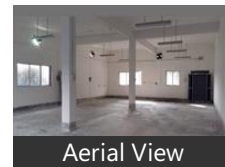

* Location may be approximate

Landmarks

Hospitals & Clinics

Chowbaga Chadobasi Academy (<0... Homeo Clinic (<1km), Roy Clinic (<1km), Homeo Pathik Clinic (<1km), Isha Clinic (<1km), Maa Monsha Clinic (<1km), Arshi Clinic (<1km), Win Medicare & Pierre Fabre (<2km), Dr. Chamber Dental (<2km), M. Z. N. Charitable Clinic (<2km), Fortis Hospitals-Out Gate-ER (<2km), Fortis Hospitals (<2km), Fortis Hospitals Limited-ER (<2km), Fortis Hospital (<2km), Fortis Hospital-ER (<2km), Genesis Hospital-ER (<2km), Genesis Hospital (<2km), Jagarani Club Health Clinic (<2km), GKB RX Lens Private Limited (<2km), Utpal Bhawan (<2km), Rustana Clinic (<2km), Blood Bank-Fortis Hospital (<2km), Doctor, Anne Sullivans Clinic for Humanity (... Blood Bank-Desun Hospital and Hea...

Recreation

Art Pop Up (<0.5km), Amator , Hunar Squad (<2km)

Restaurant & Shops

Ashoka (<1km), Paban Book Stores (<2km), Glad 2 Clad (<2km), Mamoni Stores (<2km), Lokenath Stores (<2km), Quality Street (<2km), Amarjeet Stores (<2km), Sudan Sarkar Stores (<2km), Suchitra Stores (<2km), Chaitali (<2km), Neha Fashion House (<2km), Preetam Shoe (<2km), Woman Creation (<2km), Need Stores (<2km), Tara Maa Egg Stores (<2km), Cross Accessories (<2km), Films and Printers Private Limited (<... Shriji Textile (<2km), Sumi Stores (<2km), Kamala Stores (<2km), Sarees at Click (<2km), Ashim Pal Stores (<2km), Ruby Vegetable Market (<2km), Malinome Stores (<2km), Kiran Bhandar (<2km), Shri Shri Laxminarayan Stores (<2km), Rahul Stores (<3km), Laxmi Narayan Bhandar (<3km), Pappu Stores (<3km), New Sanjay Stores (<3km)

ATM/Bank/Exchange

Banqiya Gramin Vikash Bank (<1km), Punjab National Bank-Chowbaqa Ro... Punjab National Bank (<1km), [more...](#)