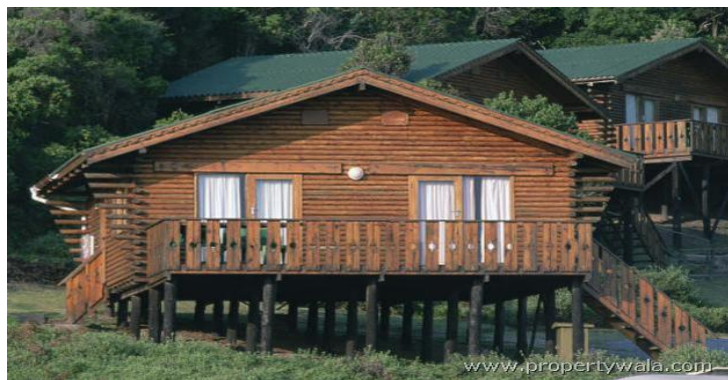

ICARUS Blue Forest Resort - Delhi Road, Jaipur

A Holistic Fusion of Forest & Cosmopolitan Life Experience

ICARUS Blue Forest Resort is totally a new concept we are launching in the market for the first time, which gives a feeling of ownership of a world class fully equipped resort in a cost of a small flat.

- Project ID: J541811910
- Builder: Icarus Builders & Developers Pvt Ltd
- Properties: Holiday Homes
- Location: ICARUS Blue Forest Resort, Delhi Road area, Jaipur (Rajasthan)
- Completion Date: Aug, 2011
- Status: Started

ICARUS Blue Forest Resort is totally a new concept we are launching in the market for the first time, which gives a feeling of ownership of a world class fully equipped resort in a cost of a small flat. In Blue Forest you'll find all the luxury facilities & modern architecture with a feel of jungle. Resort is situated midst of hills at one of most greenish places in Jaipur, which is around 30 km from center of Jaipur towards Delhi. There are 100 penthouses which is elevated up to 10 to 15 feet height from the ground level with the help of iron pillars, every penthouse is being planned on the boundaries of resort to give you an enhanced feel of jungle and tranquil view of entire resort.