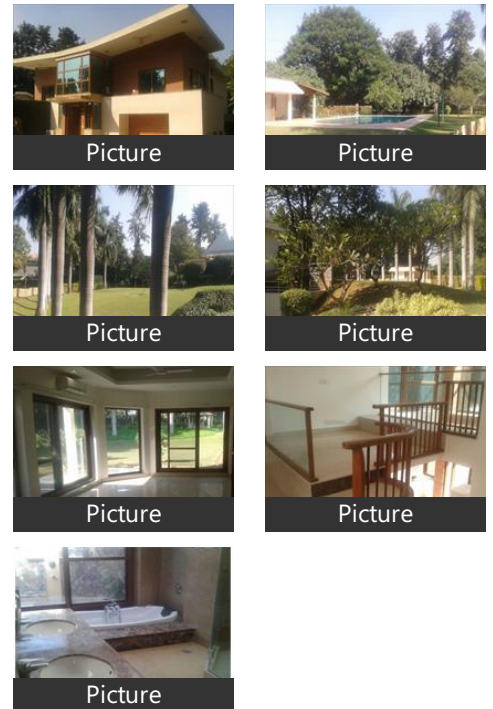

Location

Pictures