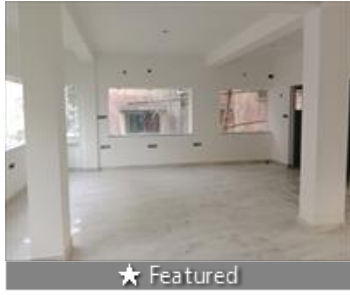

Office Space for rent in R B Connector, Kolkata

1.7 lakh

Office Space For Rent Near Ruby Hospital More
Rajdanga Kasba, R B Connector, Kolkata - 700107 (West...)

- Area: 2400 SqFeet ▾
- Bathrooms: Four
- Floor: First
- Total Floors: Four
- Facing: West
- Furnished: Unfurnished
- Lease Period: 11 Months
- Monthly Rent: 170,000
- Rate: 71 per SqFeet +15%
- Age Of Construction: 1 Years
- Available: Immediate/Ready to move