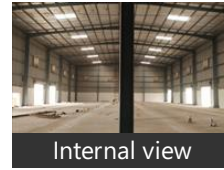

Pictures

Internal view

Disclaimer: All information is provided by advertisers and should be verified independently before entering into any transaction. You may visit the relevant RERA website of your state to verify the details of this property. PropertyWala.com is only an advertising platform to help connect buyers and sellers and is not a party to any transactions, nor shall be responsible or liable to resolve any disputes between them.

Report a problem with this listing

Is this property no longer available or has incorrect information?

[Report it!](#)