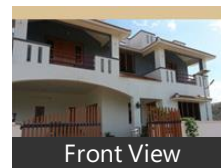

Front View

* Location is approximate

Locality Reviews

Peelamedu, Coimbatore

Peelamedu area is having medical college,many reputed engineering colleges many multi specialty hospitals and reputed schools,very nearer to airport.

Pros:

- Tidel park is in 100 m distance
- Good Connectivity

Cons:

- no

Posted: Apr 9, 2015 by Sredar sivram

Peelamedu is a prime locality in Coimbatore. Very nice place to live and very very close to Airport, Colleges , Schools and Hospitals.

Pros:

- Close to Schools, Colleges and Hospitals.

Posted: Aug 3, 2013 by Sugantha Ranganathan

Peelamedu is a fast developing area, surrounded by Tidel park, medical/engineering colleges, schools. Good transport facilities. Lots of flats are coming with leading promoters, like Srivatsa, CCI, etc.

Pros:

- Good and calm area
- Fast developing area