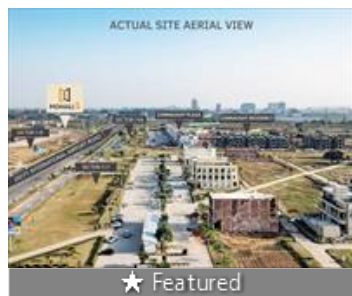

Commercial Plot / Land for sale in Sector 119, Mohali

4.05 crores

Mohali 1 Commercial Plot In Mohali

Mohali 1, Sector 119, Mohali - 160055 (Chandigarh)

- Area: 264 SqYards ▾ ■ Facing: East
- Transaction: New Property ■ Price: 40,466,480
- Rate: 1.53 lakh per SqYard **+25%**
- Possession: Immediate/Ready to move

Advertiser Details

ALEXA Real Estate
Alexan Real Estate
Owner/Proprietor

Sector 119, Mohali
mob: 9888764155
tel: 9569071155
mail: alexan@propertywala.com

www.propertywala.com/alexan-real-estate

Scan QR code to get the contact info on your mobile

[View all properties by Alexan Real Estate](#)

Description

An Integral part of TDI City Sector-74A, 92, 116,117,118 & 119 Mohali. Located on 200ft wide International Airport Road & adjoining PUDA Gate Way City. Multiple connectivity to all sectors of Mohali. Centrally located in and around 1000 acres of residential areas. Located in the vicinity of more than 10,000 dwelling flats with prominent projects like Connaught Residency, Wellington Height I,II& Wellington Heights Extension, Spring leaf, Complete Homes & Casa Floors. Around 1500 flats to come up at TDI City in the near future. Mohali International Airport Road passing from TDI City serves as a gateway for Himachal Pradesh, Jammu & Kashmir & whole Punjab.

When you call, don't forget to mention that you found this ad on PropertyWala.com.

Features

Land Features

- Clear Title ■ Freehold Land ■ Plot Boundary Wall
- Society Boundary Wall ■ Corner Plot
- Feng Shui / Vaastu Compliant
- Club / Community Center ■ Adjacent to Main Road
- Park/Green Belt Facing ■ Water Connection
- Electric Connection ■ Close to Hospital
- Close to School ■ Close to Shopping Center/Mall

Location

* Location may be approximate

Landmarks

ATM/Bank/Exchange

State Bank of India (<0.5km), Punjab & Sind Bank (<1km), Indusind Bank (<1km), Axis Bank (<1km), Canara Bank (<1km)

Hospitals & Clinics

Sohana Hospital-Advanced Eye & La... DR. Kamalpreet (<1km), Guru Clinic (<1km), Sran Health Clinic (<1km), Darpan Diagnostic Centre (<1km), Sarkar Clinic (<1km), Harman Clinic (<1km), Simran Dawakhana (<1km), Rai Clinic (<1km), Sharma Clinic (<1km), Premier Healthcare Clinic (<1km), Pawan Clinic (<1km), Popular Clinic (<1km), Bangali Clinic (<1km), Intensive Care Clinic (<1km), Janta Hospital (<1km), Ajit Clinic (<1km), Jeet Clinic (<1km), S. K. Clinic (<1km), Janta Hospital Balongi (<1km)

Restaurant & Shops