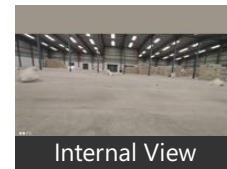

External view

Internal View