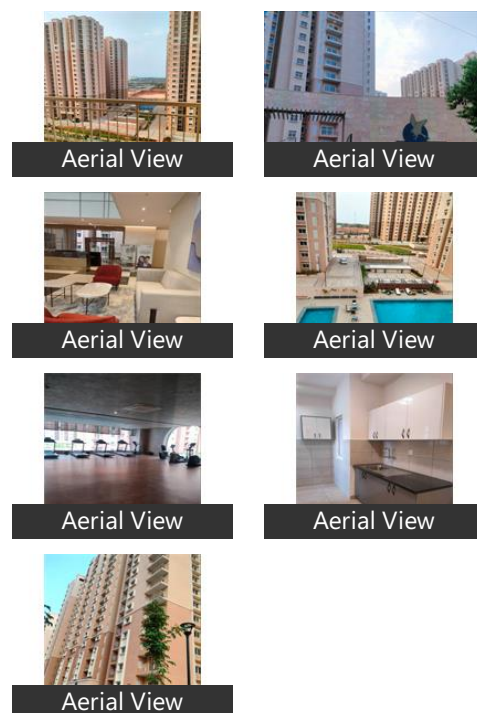

3 Bedroom Apartment / Flat for rent in Prestige Finsbury Park Hyde, Bag... 32,000

★ Featured

3 BHK Flat For Rent In Prestige Finsbury Park

Prestige Finsbury Park Hyde, Bagalur Road, Bangalore - 5.

- Project/Society: [Prestige Finsbury Park Hyde](#)
- Area: 1233 SqFeet ▾
- Bedrooms: Three
- Bathrooms: Three
- Floor: Sixth
- Total Floors: More than 20
- Facing: North
- Furnished: Semi Furnished
- Lease Period: 11 Months
- Monthly Rent: 32,000
- Rate: 26 per SqFeet
- Age Of Construction: 1 Years
- Available: Immediate/Ready to move

Advertiser Details

Temptation Realty
Dileep Shetty
Director

Palace Road area, Bangalore
mob: 8050079074
tel: 8088111112
mail: www.propertywala.com/temptation-realty

Scan QR code to get the contact info on your mobile
[View all properties by Temptation Realty](#)

Description

Prestige Finsbury Park - Hyde comprises a total of 2092 aesthetically designed one and two bedroom homes set in 12 towers that rise up to 21 floors. Thoughtfully planned, they are designed to maximize natural light and ventilation, and facilitate comfortable living.

Enjoy the luxury of a fully equipped clubhouse with the gamut of recreational amenities including a swimming pool, gym, health club, indoor badminton court, party halls, billiards, table tennis, board games, reading room, and provision for a crèche. There is also provision for a convenience store, pharmacy and doctor's clinic, a mini theatre and space for an ATM.

Please mention that you saw this ad on PropertyWala.com when you call.

Features

General

- Power Back-up
- Lifts

Lot

- Private Terrace
- Balcony
- Private Garden
- Basement
- Park Facing

Exterior

- Reserved Parking
- Visitor Parking
- Independent Garage
- Servant Quarter

Maintenance

- Maintenance Staff
- Rain Water Harvesting
- Waste Disposal