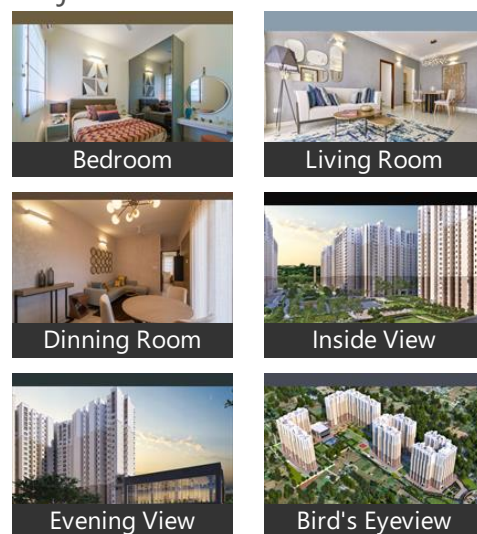

Project Pictures

* These pictures are of the project and might not represent the property

Project Floor Plans