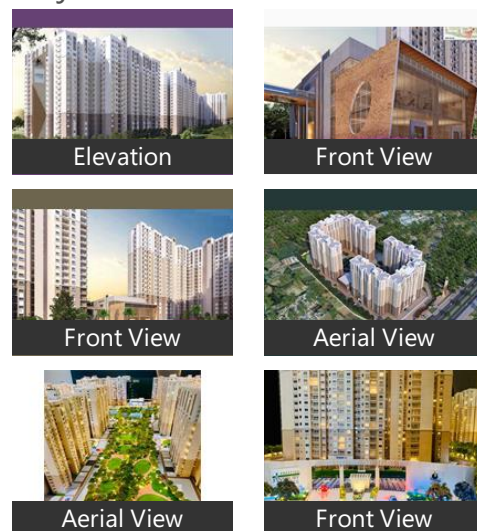

Description

Prestige Finsbury Park - Hyde comprises a total of 2092 aesthetically designed one and two-bedroom homes set in 12 towers that rise up to 21 floors. Thoughtfully planned, they are designed to maximize natural light and ventilation and facilitate comfortable living.

Pictures

Project Pictures

* These pictures are of the project and might not represent the property

Project Floor Plans

City Clinic (<2km), Redcliffe Labs (<2km), Citrus Dental (<2km), Dr Nafia S Homoeopathic Medical C... Chandran Gurukkal Ayurveda Clinics... SRL Diagnostic Centre (<2km), Dr Meghana Reddy Clinic (<2km), Healonest Clinic (<2km), Fortune Healthcare & Medical (<2km. Safe Hands Diagnostics (<2km), Thyrocare (<2km), Medall Clumax Diagnostics Centre (<.. Amber Healthcare (<2km), Smile Up Dental Clinic (<2km), Apollo Cradle & Fertility Clinic In Var... Trinity Multispeciality Clinic (<2km), Sahasra Hospitals (<2km), Clove Dental (<2km), Janani Dental Clinic (<2km), Rigpa Global Healthcare (<2km), Nganth Dental (<2km)