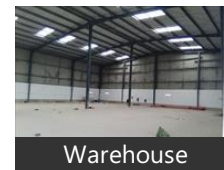

Warehouse

* Location may be approximate

Landmarks

Transportation

Dumurjola Heli Copter Ground (<8km) Dumurjala Helipad (<8km), Helipad (<8km),
Dumurjala Stadium Heliport (<8km), Gati - kwe private Ltd (<12km), Helicopter landing (<8km)

Shopping

Ration Shop (<12km), Shibu Grocery Store (<4km), Dharmatala Consumers Co-Operativ...
Jai Bhawani Provision Store (<8km), Tata Sky Ltd (<8km), Aleek Das Stores (<8km),
KK SuperMart Fazir Bazaar (<10km), Lok Nath Shop (<11km), Yashi Shop (<12km), Surti Farsaan Mart (<12km),
Gopal Pen Mart (<12km), Kuttus snacks (<12km), Gaffar, Sushil, G MAX APPLIANCES (<14km),
Annapurna Bhandar (<14km)

Offices

Howrah Town Hall (<10km), Bandhan (<12km), Wasim Khan & Aliya Khan (<2km),