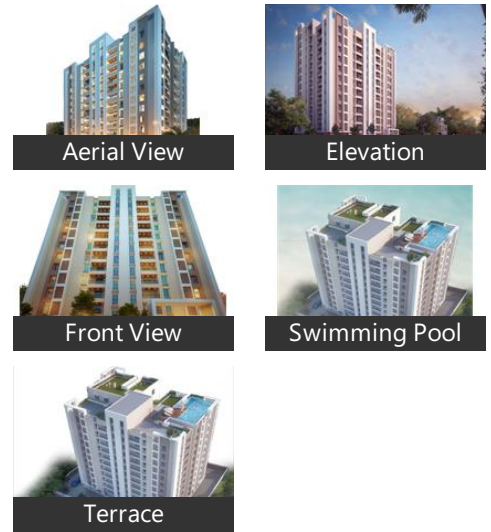

Scan QR code to get the contact info on your mobile
[View all properties by Omm Creation](#)

Pictures

Floor Plans

★ Featured

2BHK FLAT AT Gothapatna

Sushree Paradise, Near ROTI Training Centre, Gothapatna.