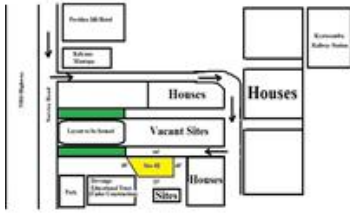

Residential Plot / Land for sale in Kyatsandra, Tumkur

75 lakhs

TUDA Site For Sale In Kyathsandra, Tumkur

Near Pavithra Idli Hotel, Kyatsandra, Tumkur - 572168 (K...

- Area: 1940 SqFeet
- Facing: West
- Transaction: Resale Property
- Price: 7,500,000
- Rate: 3,866 per SqFeet
- Possession: Immediate/Ready to move

Advertiser Details

Prasad s

Kyatsandra, Tumkur
mob: 9481166947
tel: 9886844959
mail:
www.propertywala.com/U420191641

Scan QR code to get the contact info on your mobile

Description

West facing corner site
(With option of North facing door)
Site No: 8E
Area : 1940 Sqft
100 meters away from Pavithra Idli Hotel
Fast developing layout
Adjacent to NH4 Highway and service road
High Appreciation and ideal for commercial purposes as well
Very close to Kyathsandra Bus Stop and Railway Station

Don't forget to mention that you saw this ad on PropertyWala.com, when you call.

Features

Land Features

- Clear Title
- Freehold Land
- Plot Boundary Wall
- Corner Plot
- Feng Shui / Vaastu Compliant
- Close to Hospital
- Close to School
- Close to Shopping Center/Mall