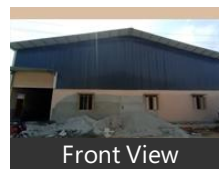

### 12500 Sf Warehouse / Industrial Shed For Rent On Magadi Road Near Nice Junction

Near Nice Junction, Magadi Road, Bangalore - 560079 (K.

- Area: 12500 SqFeet
- Floor: Ground
- Facing: North
- Lease Period: 36 Months
- Rate: 13 per SqFeet **-15%**
- Age Of Construction: 1 Years
- Available: Immediate/Ready to move
- Bathrooms: Two
- Total Floors: One
- Furnished: Unfurnished
- Monthly Rent: 160,000

### Description

12500 sf north facing sheet roofed shed having 200 hp power. Power can be reduce as per requirement.

We have various sizes of Warehouses Industrial sheds buildings vacant lands for both Rent & Sale.

### Pictures

Inside View

Inside View

Front View

\* Location is approximate