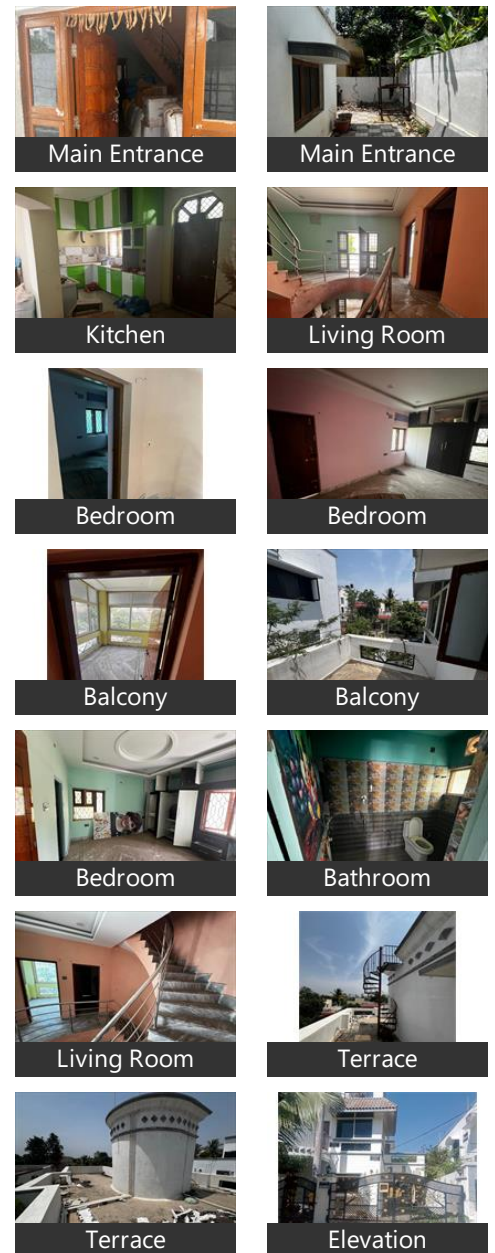

3 Bedroom Independent House for sale in Kapra, Hyderabad

1.2 crore

Duplex House Up For Sale

Saket Nagar Phase-2, Kapra, Kapra, Hyderabad - 500062..

- Area: 223 SqMeters ▼
- Bedrooms: Three
- Bathrooms: Three
- Total Floors: Two
- Transaction: Resale Property
- Price: 12,000,000
- Rate: 53,812 per SqMeter **-25%**
- Possession: Immediate/Ready to move

Advertiser Details

Harsha k
Banking Professional

Sainikpuri, Hyderabad
mob: 7997282999
tel:
mail:
www.propertywala.com/U98006495

Scan QR code to get the contact info on your mobile

Description

This spacious duplex house is located in a prime area of Saket Nagar Phase-2, Kapra. With a built-up area of 2111 sq ft, this property is perfect for those seeking a comfortable and expansive living space.

When you call, don't forget to mention that you saw this ad on PropertyWala.com.

Features

Lot

- Private Terrace
- Balcony

Location

* Location may be approximate

Landmarks

Hospitals & Healthcare