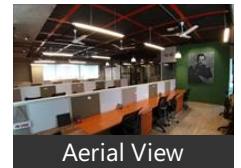

Office Space for rent in Senapati Bapat Road area, Pune

1.08 Lakh

★ Featured

Commercial Office Space Available At Prime Location.

Senapati Bapat Road Pune, Senapati Bapat Road, Pune - ..

- Area: 1800 SqFeet ▼
- Bathrooms: One
- Floor: Sixth
- Total Floors: Ten
- Facing: East
- Furnished: Furnished
- Lease Period: 24 Months
- Monthly Rent: 108,000
- Rate: 60 per SqFeet **-10%**
- Age Of Construction: 5 Years
- Available: Immediate/Ready to move

Advertiser Details

Which Floor
Ankit Khandelwal

Managing Director

Vijay Nagar, Indore

mob: 9039572226

tel: 9584083435

mail:

www.whichfloor.in

Scan QR code to get the contact info on your mobile

[View all properties by Which Floor](#)

Description

Address: senapati bapat road pune

1800 sq ft fully furnished office space for rent / lease. Fully furnished space with work stations, cabins, conference room, full power backup, reception, ac, washrooms etc. Good location,

Full power backup is available. It is under cctv surveillance. Separate electricity/water meter is provided for this property. There is 24 hours dedicated security available

More details contact

whichfloor

When you call, don't forget to mention that you saw this ad on PropertyWala.com.

Features

General

- Power Back-up
- Centrally Air Conditioned
- Room AC
- Lifts
- High Speed Internet
- Wi-Fi

Exterior

- Reserved Parking
- Visitor Parking
- Independent Garage
- Servant Quarter

Security

- Security Guards
- Electronic Security
- Intercom Facility
- Fire Alarm

Maintenance

- Maintenance Staff
- Water Supply / Storage
- RO System
- Water Softener
- Boring / Tube-well
- Rain Water Harvesting
- Waste Disposal

Location

* Location may be approximate

Landmarks

Hotel