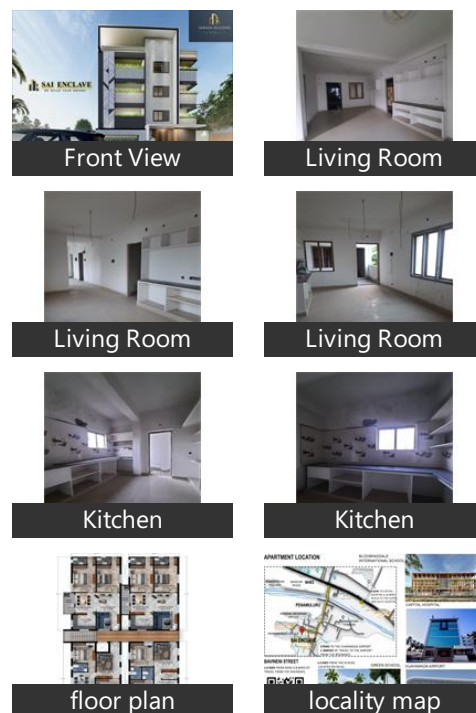

Location

Pictures