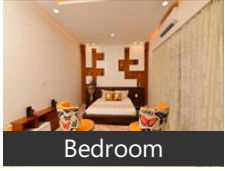

Side View

Floor Plans

Location

Landmarks

Recreation

Lucknow Zoo Logical (<5km), Janeshwar Mishra Park (<1km), Dr Ram Manohar Lohiya Park-Gate N.. Wave Cinemas (<4km), Bara Imambara 2 (<11km), PVR Cinema-Saharaganj Mall (<6km), Sant Gadge Ji Maharaj Prekshagreh (... Indira Gandhi Planetarium (<10km), Dilkusha Garden (<4km), Om Sports (<4km), New Laxman Park-Nisadganj (<5km), SRS Cinemas (<0.5km), Tejnarayan Park-Vishal Khand 1 Gom..

Shopping Centre

City Mall-Gate No 1 (<0.5km), City Mall (<0.5km), Saharaganj Mall (<6km), Riverside Mall (<3km), Nilgiri Complex (<4km), Awadh Shopping Centre (<6km), Fun Republic Mall-Gate No 2 (<3km), Sahara Ganj Mall-Gate No 3 (<6km), Bangla Bazar (<12km)

Hotel

Hotel India Awadh (<6km), Hotel Mera Mann (<8km), Marriott International-Renaissance Ho. The Grand JBR Hotel (<5km), Hotel Vijay Paradise (<9km), Hotel Lineage (<5km), Royal Inn (<6km), Collection O 30052 Chinmay Resort (... Tekarees Inn-Prem Nagar (<6km), Hotel Clarks Avadh-8 M G Marg (<8k.. Jai Mata Durga Hotel-Gomti Nagar (<. Hotel Awadh International-Indira Na... Hotel Silvete (<7km), Hotel Uday Raj Palace (<7km), The Grand Radiant (<8km)