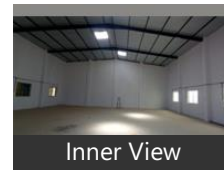

* Location is approximate

Explore

- [Similar Properties](#)
- [Properties in Magadi Road area, Bangalore](#)
- [Projects in Bangalore](#)
- [Brokers in Bangalore](#)

More Information

Report a problem with this listing

Is this property no longer available or has incorrect information?
[Report it!](#)

Disclaimer: All information is provided by advertisers and should be verified independently before entering into any transaction. You may visit the relevant RERA website of your state to verify the details of this property. PropertyWala.com is only an advertising platform to help connect buyers and sellers and is not a party to any transactions, nor shall be responsible or liable to resolve any disputes between them.