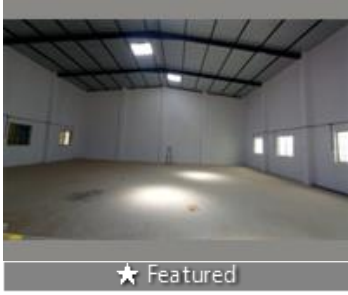

### 4000 Sf Warehouse/ Industrial Shed For Rent On Magadi Road Near Nice Junction

Near Nice Junction, Magadi Road, Bangalore - 560079 (K.

- Area: 4000 SqFeet ▾
- Floor: Ground
- Facing: South
- Lease Period: 36 Months
- Rate: 12 per SqFeet **-20%**
- Available: Immediate/Ready to move
- Bathrooms: One
- Total Floors: One
- Furnished: Unfurnished
- Monthly Rent: 48,000

### Description

4000 sf south facing sheet roofed shed having 40 hp power.  
We have various sizes of Warehouses Industrial sheds buildings vacant lands for both Rent & Sale.

When you call, please mention that you saw this ad on PropertyWala.