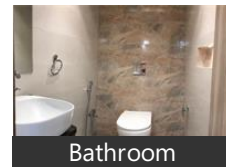

Office Space for rent in Magarpatta, Pune

17 lakhs

★ Featured

Office Space For Rent In Pune

Magarpatta , Pune, Magarpatta, Pune - 411013 (Maharas..

- Area: 20000 SqFeet ▼
- Bathrooms: Six
- Floor: Seventh
- Total Floors: Twelve
- Facing: East
- Furnished: Furnished
- Lease Period: 24 Months
- Monthly Rent: 1,700,000
- Rate: 85 per SqFeet +10%
- Age Of Construction: 4 Years
- Available: Immediate/Ready to move

Advertiser Details

Sandeep Rathore
Property Agent / Broker / Consultant

mob: 9907514400

tel:

mail: searchproperties44@gmail.com

www.propertywala.com/adcon-realty

Scan QR code to get the contact info on your mobile

[View all properties by Adcon Realty](#)

Description

Office Space For Rent In Pune

Please mention that you saw this ad on PropertyWala.com when you contact.

Features

General

- Power Back-up
- Centrally Air Conditioned
- Room AC
- Lifts
- High Speed Internet
- Wi-Fi

Lot

- Corner Location

Recreation

- Park

Security

- Security Guards
- Electronic Security
- Intercom Facility
- Fire Alarm

Exterior

- Reserved Parking
- Visitor Parking

Maintenance

- Maintenance Staff
- Water Supply / Storage
- RO System
- Water Softner
- Boring / Tube-well
- Waste Disposal

Location

* Location may be approximate

Landmarks

Restaurants & Cafes