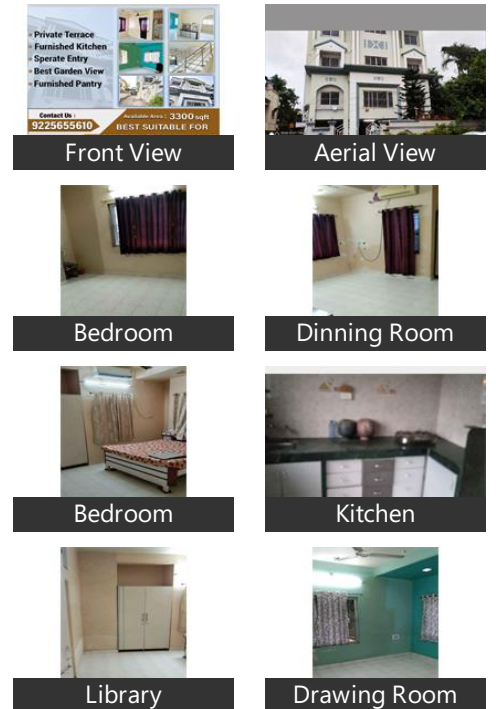

5 Bedroom Hostel / Guest House for rent in Nigdi, Pune

55,000

Guest House & Office Space Available For Rent Nigdi

Plot No 140, Sector 26, Main Road, Near Deaf & Dumb S..

- Area: 3300 SqFeet
- Bedrooms: Five
- Bathrooms: Two
- Floor: Second
- Total Floors: Three
- Facing: East
- Furnished: Semi Furnished
- Lease Period: 12 Months
- Monthly Rent: 55,000
- Rate: 17 per SqFeet + 10%
- Age Of Construction: 5 Years
- Available: Immediate/Ready to move

[View all properties by Pesh Group](#)

Description

1. Guest House / office area is 3300 sqft
2. Space available on Second floor
3. Furnished Kitchen
4. Garden View
5. Roach Touch Building
6. Separate Entry
7. Private Terrace
8. Toilet
9. Power connection
10. Water Supply
11. CCTV cameras

Location

Lot

- Private Terrace
- Balcony
- Basement
- Park Facing

Exterior

- Reserved Parking

Pictures

* Location may be approximate

Landmarks