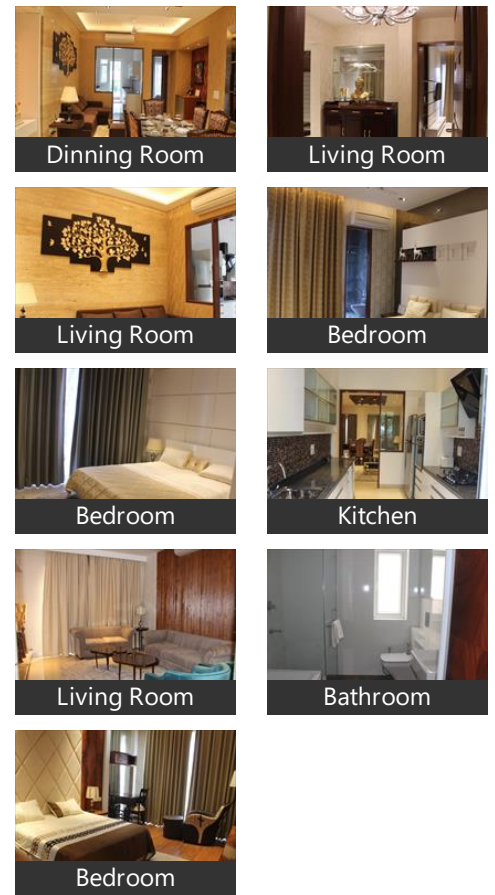

Restaurant & Shops

Pictures