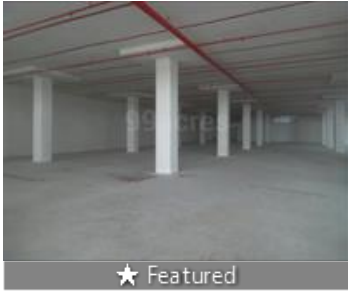

Warehouse / Godown for rent in Santragachi, Kolkata

48,000

★ Featured

Modern RCC Warehouse In Santragachi, Howrah

Santragachi, NH-6, Howrah, Santragachi, Kolkata (West B.

- Area: 3000 SqFeet ▼
- Bathrooms: Four
- Floor: Ground
- Total Floors: Two
- Facing: South
- Furnished: Unfurnished
- Lease Period: 24 Months
- Monthly Rent: 48,000
- Rate: 16 per SqFeet +5%
- Age Of Construction: 1 Years
- Available: Immediate/Ready to move

Advertiser Details

Win World Real Estate
Mr. Jia
General Manager

Panchla, Howrah
mob: 8282808082
tel: 9836140332
mail: jia.winworld@gmail.com
w.propertywala.com/win-world-real-estate

Scan QR code to get the contact info on your mobile
[View all properties by Win World Real Estate](#)

Pictures

Description

3000 Sq.Ft. Modern World class RCC Warehouse/Godown/Factory for rent near Santragachi, Howrah, with dock level and double height close to NH-6, with facility for Heavy vehicle parking, 24 hour water and power supply, Security, Vaastu Compliant, Labour quarter, Toilet, Washroom and many other modern amenities, suitable for all kinds of Manufacturing Unit/Godowns/Warehouse. The property is in the prime industrial belt of Howrah. An ideal purpose for Manufacturing or Small Scale Industry (SSI unit), Medical Store Room or Storage for FMCG. Sufficient space for loading/unloading, Kolkata is 30 minutes drive and railway station is also nearby. For more details, inspection and finalization please contact- Win world real estate(Web- Winworldrealestate).

When you call, don't forget to mention that you saw this ad on PropertyWala.com.

Features

General

- Power Back-up
- High Speed Internet
- Wi-Fi

Lot

- Corner Location

Maintenance

- Maintenance Staff
- Water Supply / Storage
- Waste Disposal

Location

* Location may be approximate

Landmarks

Recreation

Botanical Gardens (<3km), Eden Gardens (<9km), Iccr Kolkata (<11km), Victoria Memorial Hall (<10km), PVR Cinemas-Avani (<7km), Paradise Cinema-Kolkata (<10km), Mohammad Ali Park (<11km), Ganesh Talkies (<11km), Victoria Memorial-Alternative Gate (... Zoological Garden Alipore (<10km), Rabindra Sadan (<11km), Hind Fame-Ganesh Chandra Avenue... Maddox Square (<14km), Netaji Indoor Stadium (<9km)

Public Transport

Santragachi (<0.5km), Prinsep Ghat (<8km), Howrah (<9km), Howrah Railway Station-Main Gate (... Babughat Bus Station (<9km), Dasnagar (<4km), Shalimar (<6km), Esplanade (<10km), RABINDRA SADAN METRO STATION... Sealdah Railway Station (<13km), Khatirbazar (<6km), Sealdah Main (<13km), Andul (<6km), Maurigram Railway Station (<4km), Howrah Railway Station-Gate No 2 (<.