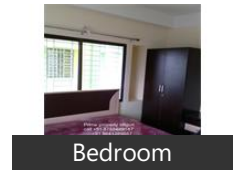

Dinning Room

Bedroom