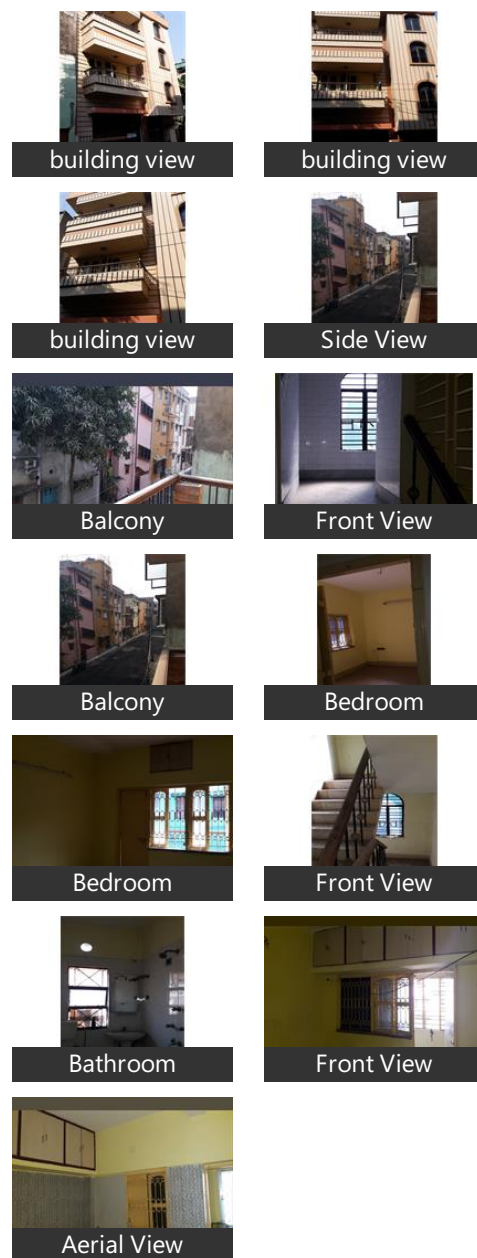

Shopping

Metro Foods Pvt.Ltd (<8km), Arambagh, Essentials Food Mart (<13km), Jadavpur P.S. Auto Stand (<1km), Lakshmi Medical (<3km), All in One Store (<3km), Maa Annapurna Shop (<5km), Tasmiya Variety Store (<5km), Lokenath Stores (<6km), Laxmi Narayana Stores (<6km), Ganapati Stores (<6km), Ram Bhandar (<7km), In And Out (<7km), Shankar Stores (<8km), Theater store (<8km), Ganeriwala HP Speedmart (<8km), Bela Stores (<8km), Basanti Cabin Convenience Stores (<.. Milan Store (<9km), Loknath stores (<9km)

Advertiser Details

Houseaa Reality
Bhairab Sanyal
Sales Director

R B Connector, Kolkata
mob: 8282862636
tel: 8276022888
mail: houseaa1@gmail.com
www.propertywala.com

Scan QR code to get the contact info on your mobile

[View all properties by Houseaa Reality](#)

Pictures