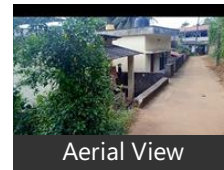

Location

Pictures

Aerial View