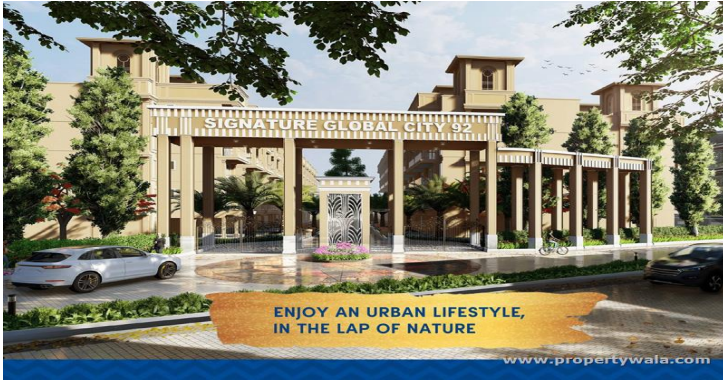

## Signature Global City 92 Phase 2 - Sector-92,...

rediscover a good lifestyle

Signature Global City 92 Phase 2 lies at Sector-92, Gurgaon offers 2&3 Bhk premium independent floors with lot of needful amenities.

- Project ID: J452851192
- Builder: Signature Group
- Location: Signature Global City 92, Sector-92, Gurgaon - 122505 (Haryana)
- Completion Date: Feb, 2024
- Status: Completed

### Description

**Signature Global City 92** Phase 2 project lies at Sector-92, Gurgaon offers 2&3 Bhk premium independent floors with good lifestyle in 10.30 acres area of land. This residential complex is a certified green building and constructed with eco-friendly technology and practices.