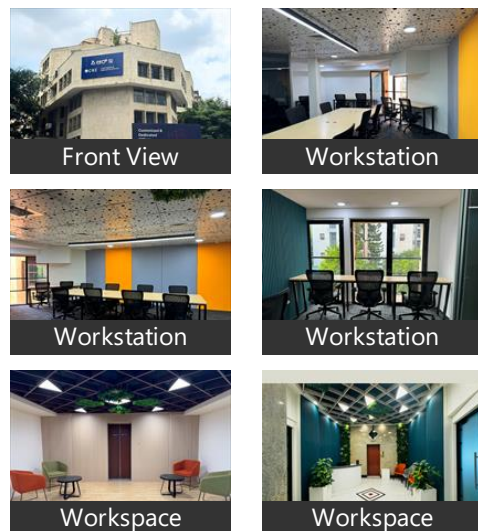

Location

Pictures