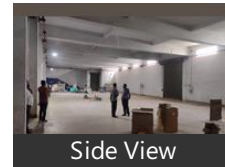

Warehouse / Godown for rent in Madhavaram, Chennai

30 lakhs

★ Featured

1lakhs+ (0.1million) Sq.Ft Warehouse For Rent In Madhavaram Junction Rs.30/Sq.Ft Slightly...
On 100 Feet Road (Close To NH), Madhavaram, Chennai...

- Area: 100000 SqFeet ▾
- Bathrooms: Ten
- Floor: Ground
- Furnished: Furnished
- Monthly Rent: 3,000,000
- Rate: 30 per SqFeet +15%
- Age Of Construction: 10 Years
- Available: Immediate/Ready to move

Description

1lakhs + (0.1million) Sq.ft warehouse for rent in Madhavaram Junction Rs.30/sq.ft slightly negotiable.

General Information:

- Project Address: Madhavaram
- Rate per Sq.Ft: Rs.30 Sq.ft slightly negotiable
- Urban development/Statutory Body: Chennai Limit - Chennai - 600060
- Bus Depot Koyambedu CMBT distance in kms): 11 kms
- Railway station central (distance in kms): 11 kms
- Airport (distance in Kms): 28kms
- Total area of site: 200000 sq. ft approximately
- Built-up area of the existing building: 100000 Sq. ft +
- Carpet area
- Phase I:-
- 34000 sq.ft Galvalume sheet- GR- Floor with an all- round height of 22 feet
- 18000 sq.ft Rcc-GR-Floor with and all-round with height of 20 feet
- With two loading bays.
- 18000-Sq.Ft-1st floor-Galvalume sheets-Height 20 ft.
- With two scissor lift of 3-Ton capacity & easy staircase.
- Plus 2500 sq.Ft-Office space

Please mention that you saw this ad on PropertyWala.com when you call.

Features

General

- Power Back-up
- Lifts

Lot

- Private Garden
- Park Facing

Maintenance

- Water Supply / Storage
- RO System
- Boring / Tube-well
- Rain Water Harvesting

Location

* Location is approximate

Locality Reviews

Madhavaram is a taluk in north Chennai city in Indian state of Tamil Nadu.

Madhavaram, Chennai

Advertiser Details