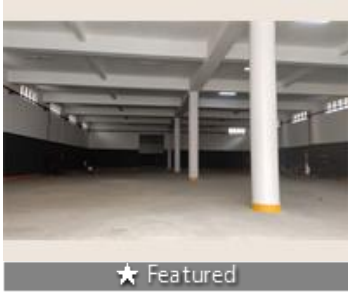

Warehouse / Godown for rent in Madhavaram, Chennai

30 lakhs

★ Featured

1lakhs+ (0.1million) Sq.Ft Warehouse For Rent In Madhavaram Junction Rs.30/Sq.Ft Slightly...
On 100 Feet Road (Close To NH), Madhavaram, Chennai...

- Area: 100000 SqFeet ▾
- Bathrooms: Ten
- Floor: Ground
- Furnished: Furnished
- Monthly Rent: 3,000,000
- Rate: 30 per SqFeet +15%
- Age Of Construction: 10 Years
- Available: Immediate/Ready to move

Description

1lakhs + (0.1million) Sq.ft warehouse for rent in Madhavaram Junction Rs.30/sq.ft slightly negotiable.

General Information:

- Project Address: Madhavaram
- Rate per Sq.Ft: Rs.30 Sq.ft slightly negotiable
- Urban development/Statutory Body: Chennai Limit - Chennai - 600060
- Bus Depot Koyambedu CMBT distance in kms): 11 kms
- Railway station central (distance in kms): 11 kms
- Airport (distance in Kms): 28kms
- Total area of site: 200000 sq. ft approximately
- Built-up area of the existing building: 100000 Sq. ft +
- Carpet area
- Phase I:-
- 34000 sq.ft Galvalume sheet- GR- Floor with an all- round height of 22 feet
- 18000 sq.ft Rcc-GR-Floor with and all-round with height of 20 feet
- With two loading bays.
- 18000-Sq.Ft-1st floor-Galvalume sheets-Height 20 ft.
- With two scissor lift of 3-Ton capacity & easy staircase.
- Plus 2500 sq.Ft-Office space

Please mention that you saw this ad on PropertyWala.com when you call.

Features

General

- Power Back-up
- Lifts

Lot

- Private Garden
- Park Facing

Maintenance

- Water Supply / Storage
- RO System
- Boring / Tube-well
- Rain Water Harvesting

Location

* Location is approximate

Locality Reviews

Madhavaram is a taluk in north Chennai city in Indian state of Tamil Nadu.

Madhavaram, Chennai

Advertiser Details

Home Finders Property
Mohammed umar
Director
Kodungaiyur, Chennai
mob: 9941838881
tel: +91-99-41838881
mail:
www.homefinderproperty.com

Scan QR code to get the contact info on your mobile
[View all properties by Home Finders Property](#)

Pictures