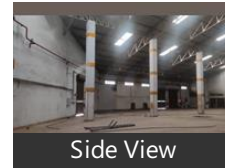

Warehouse / Godown for rent in Madhavaram, Chennai

30 lakhs

★ Featured

1lakhs+ (0.1million) Sq.Ft Warehouse For Rent In Madhavaram Junction Rs.30/Sq.Ft Slightly...
On 100 Feet Road (Close To NH), Madhavaram, Chennai...

- Area: 100000 SqFeet ▾
- Bathrooms: Ten
- Floor: Ground
- Furnished: Furnished
- Monthly Rent: 3,000,000
- Rate: 30 per SqFeet +15%
- Age Of Construction: 10 Years
- Available: Immediate/Ready to move

Description

1lakhs + (0.1million) Sq.ft warehouse for rent in Madhavaram Junction Rs.30/sq.ft slightly negotiable.

General Information:

- Project Address: Madhavaram
- Rate per Sq.Ft: Rs.30 Sq.ft slightly negotiable
- Urban development/Statutory Body: Chennai Limit - Chennai - 600060
- Bus Depot Koyambedu CMBT distance in kms): 11 kms
- Railway station central (distance in kms): 11 kms
- Airport (distance in Kms): 28kms
- Total area of site: 200000 sq. ft approximately
- Built-up area of the existing building: 100000 Sq. ft +
- Carpet area
- Phase I:-
- 34000 sq.ft Galvalume sheet- GR- Floor with an all- round height of 22 feet
- 18000 sq.ft Rcc-GR-Floor with and all-round with height of 20 feet
- With two loading bays.
- 18000-Sq.Ft-1st floor-Galvalume sheets-Height 20 ft.
- With two scissor lift of 3-Ton capacity & easy staircase.
- Plus 2500 sq.Ft-Office space

Please mention that you saw this ad on PropertyWala.com when you call.

Features

General

- Power Back-up
- Lifts

Lot

- Private Garden
- Park Facing

Maintenance

- Water Supply / Storage
- RO System
- Boring / Tube-well
- Rain Water Harvesting

Location

* Location is approximate

Locality Reviews

Madhavaram is a taluk in north Chennai city in Indian state of Tamil Nadu.

Madhavaram, Chennai

Advertiser Details