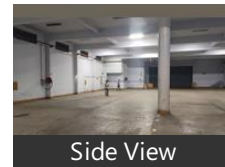

Warehouse / Godown for rent in Madhavaram, Chennai

30 lakhs

★ Featured

1lakhs+ (0.1million) Sq.Ft Warehouse For Rent In Madhavaram Junction Rs.30/Sq.Ft Slightly...
On 100 Feet Road (Close To NH), Madhavaram, Chennai...

- Area: 100000 SqFeet ▾
- Bathrooms: Ten
- Floor: Ground
- Furnished: Furnished
- Monthly Rent: 3,000,000
- Rate: 30 per SqFeet +15%
- Age Of Construction: 10 Years
- Available: Immediate/Ready to move

Description

1lakhs + (0.1million) Sq.ft warehouse for rent in Madhavaram Junction Rs.30/sq.ft slightly negotiable.

General Information:

- Project Address: Madhavaram
- Rate per Sq.Ft: Rs.30 Sq.ft slightly negotiable
- Urban development/Statutory Body: Chennai Limit - Chennai - 600060
- Bus Depot Koyambedu CMBT distance in kms): 11 kms
- Railway station central (distance in kms): 11 kms
- Airport (distance in Kms): 28kms
- Total area of site: 200000 sq. ft approximately
- Built-up area of the existing building: 100000 Sq. ft +
- Carpet area
- Phase I:-
- 34000 sq.ft Galvalume sheet- GR- Floor with an all- round height of 22 feet
- 18000 sq.ft Rcc-GR-Floor with and all-round with height of 20 feet
- With two loading bays.
- 18000-Sq.Ft-1st floor-Galvalume sheets-Height 20 ft.
- With two scissor lift of 3-Ton capacity & easy staircase.
- Plus 2500 sq.Ft-Office space

Please mention that you saw this ad on PropertyWala.com when you call.

Features

General

- Power Back-up
- Lifts

Lot

- Private Garden
- Park Facing

Maintenance

- Water Supply / Storage
- RO System
- Boring / Tube-well
- Rain Water Harvesting

Location

* Location is approximate

Locality Reviews

Madhavaram is a taluk in north Chennai city in Indian state of Tamil Nadu.

Madhavaram, Chennai

Advertiser Details