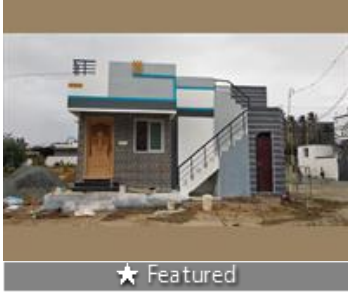

2 Bedroom Independent House for sale in Mettupalayam, Coimbatore

34 lakhs

HILL VIEW RESIDENCY

KURUMBANUR, Mettupalayam, Coimbatore - 641301 (Ta.

- Area: 1800 SqFeet ▾
- Bathrooms: Two
- Total Floors: One
- Furnished: Unfurnished
- Price: 3,400,000
- Age Of Construction: Under Construction
- Possession: Within 3 Months
- Bedrooms: Two
- Floor: Ground
- Facing: North East
- Transaction: New Property
- Rate: 1,889 per SqFeet **-30%**