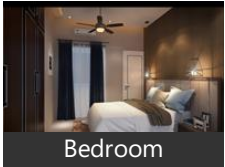

- Power Back-up ■ Centrally Air Conditioned
- Room AC ■ Lifts ■ High Speed Internet ■ Wi-Fi

Gallery

Pictures