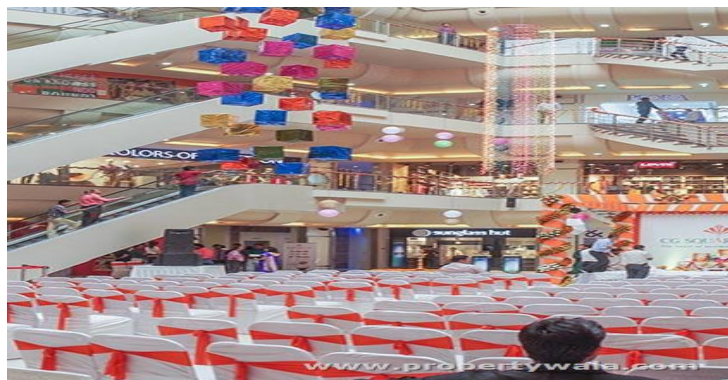

## Venus CG Square - Gulbai Tekra, Ahmedabad

A fully integrated, well-designed, fully air-conditioned shopping mall

Venus CG Square is presented by Venus Infrastructure & Developers Pvt Ltd at Gulbai Tekra, Ahmedabad offers commercial project that host commercial spaces with good features