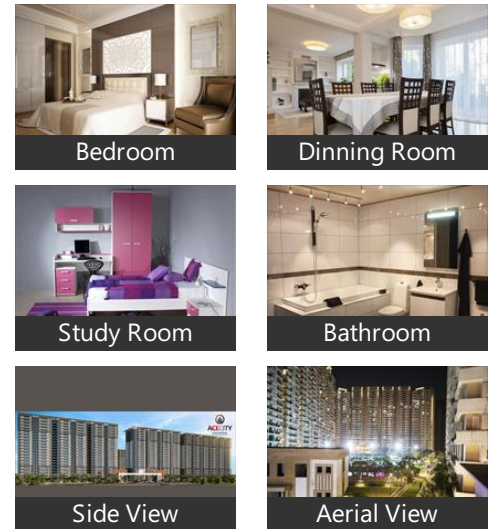

Project Pictures

* These pictures are of the project and might not represent the property